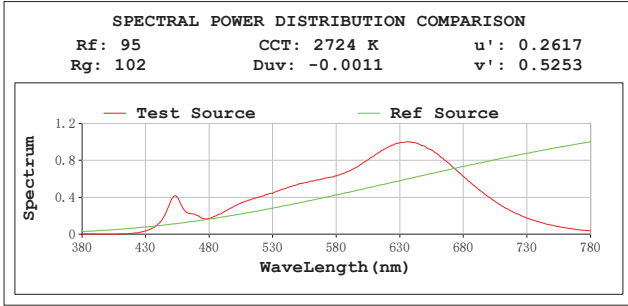

TM30

View Angle:2 Deg

Model:2973
 Tester:YM
 Temperature:25.3Deg
 Manufacturer:

Number:18
 Date:2025-12-01 19:15:01
 Humidity:65.0%
 Remarks: