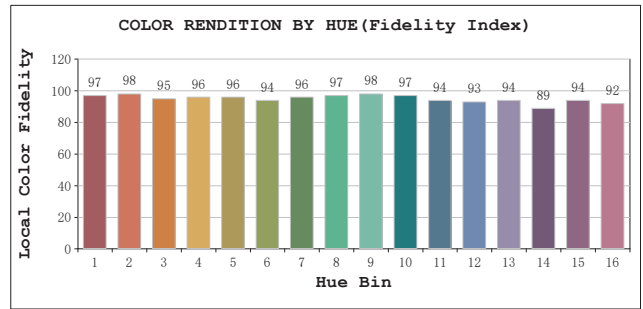

TM30

View Angle:2 Deg

Model:2973
 Tester:YM
 Temperature:25.3Deg
 Manufacturer:

Number:18
 Date:2025-12-01 19:15:01
 Humidity:65.0%
 Remarks: