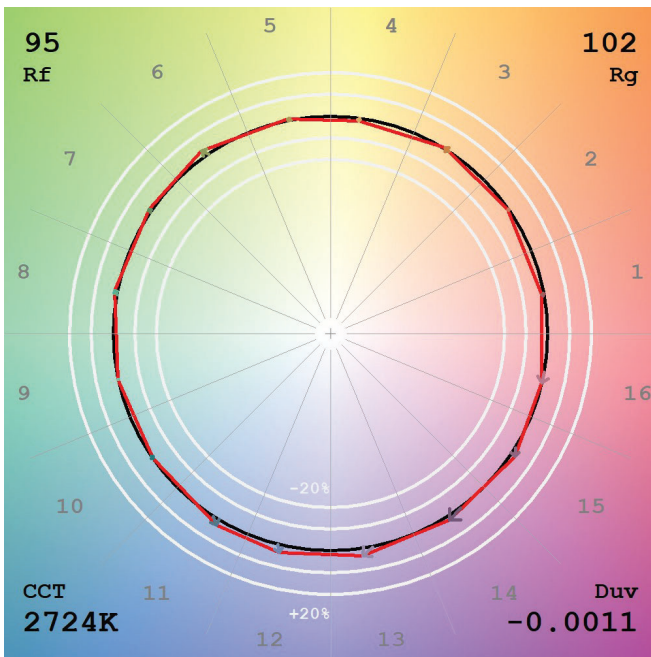

TM30

View Angle:2 Deg

Model:2973
 Tester:YM
 Temperature:25.3Deg
 Manufacturer:

Number:18
 Date:2025-12-01 19:15:01
 Humidity:65.0%
 Remarks: