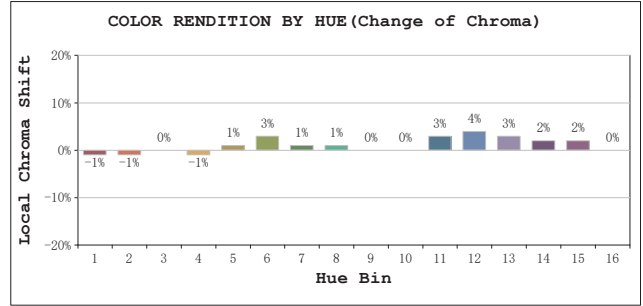

TM30

View Angle:2 Deg

Model:2973
 Tester:YM
 Temperature:25.3Deg
 Manufacturer:

Number:18
 Date:2025-12-01 19:15:01
 Humidity:65.0%
 Remarks: