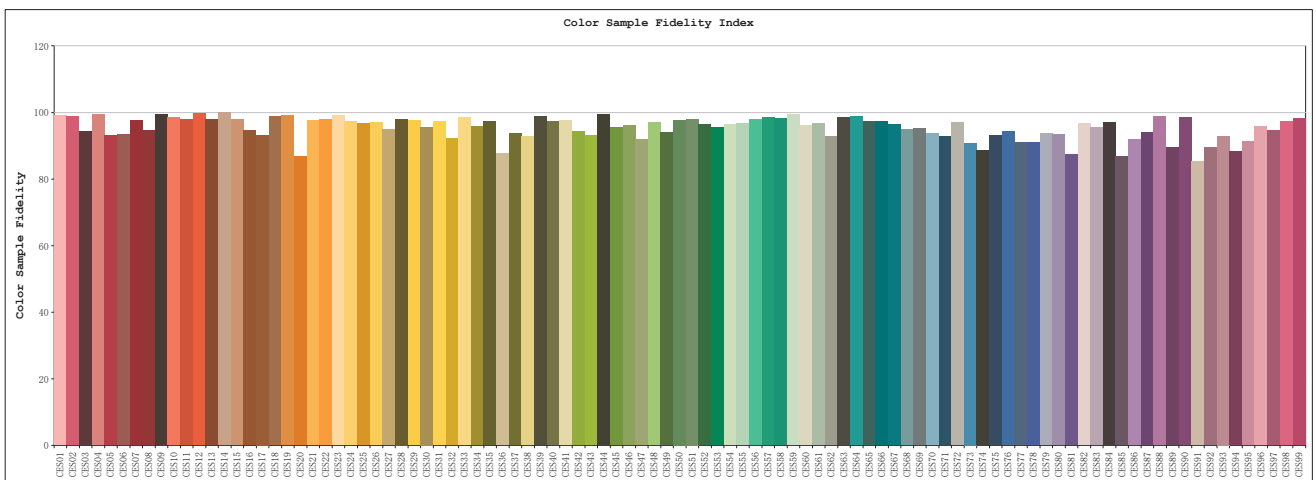

TM30

View Angle:2 Deg

Model:2973
 Tester:YM
 Temperature:25.3Deg
 Manufacturer:

Number:18
 Date:2025-12-01 19:15:01
 Humidity:65.0%
 Remarks: