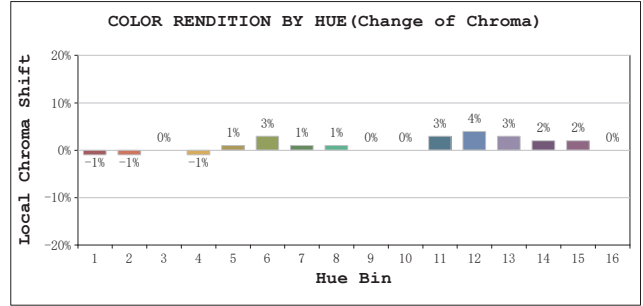

**TM30**

View Angle:2 Deg

Model:2972  
 Tester:YM  
 Temperature:25.3Deg  
 Manufacturer:

Number:18  
 Date:2025-12-01 19:15:01  
 Humidity:65.0%  
 Remarks: