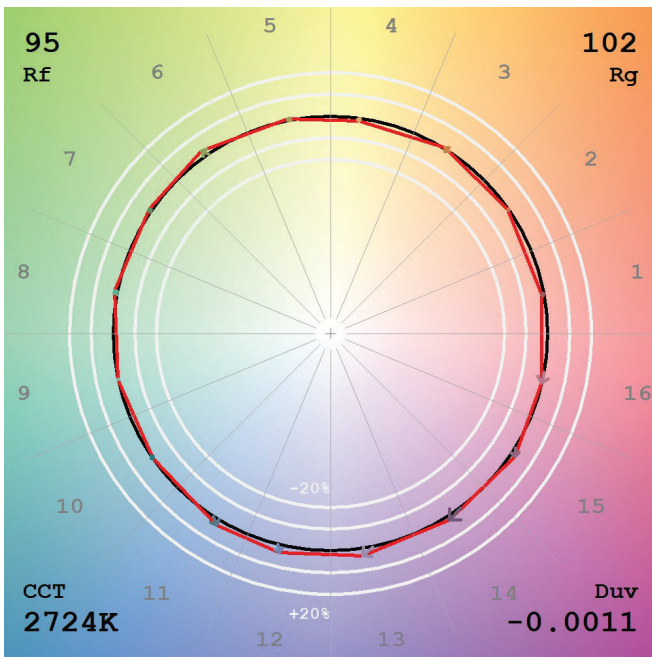

**TM30**

View Angle:2 Deg

Model:2972  
 Tester:YM  
 Temperature:25.3Deg  
 Manufacturer:

Number:18  
 Date:2025-12-01 19:15:01  
 Humidity:65.0%  
 Remarks: