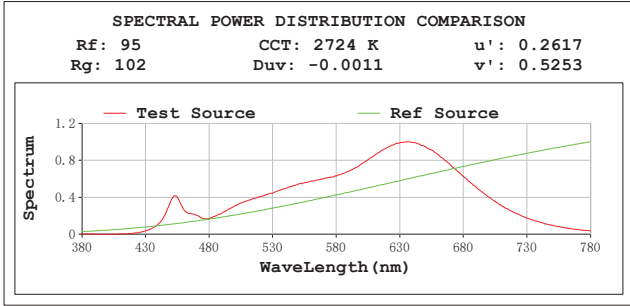

**TM30**

View Angle:2 Deg

Model:2972  
 Tester:YM  
 Temperature:25.3Deg  
 Manufacturer:

Number:18  
 Date:2025-12-01 19:15:01  
 Humidity:65.0%  
 Remarks: