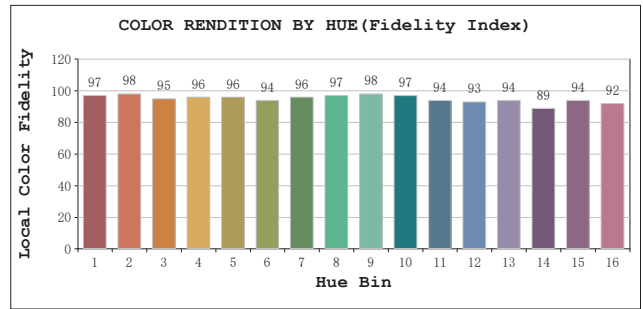

**TM30**

View Angle:2 Deg

Model:2972  
 Tester:YM  
 Temperature:25.3Deg  
 Manufacturer:

Number:18  
 Date:2025-12-01 19:15:01  
 Humidity:65.0%  
 Remarks: