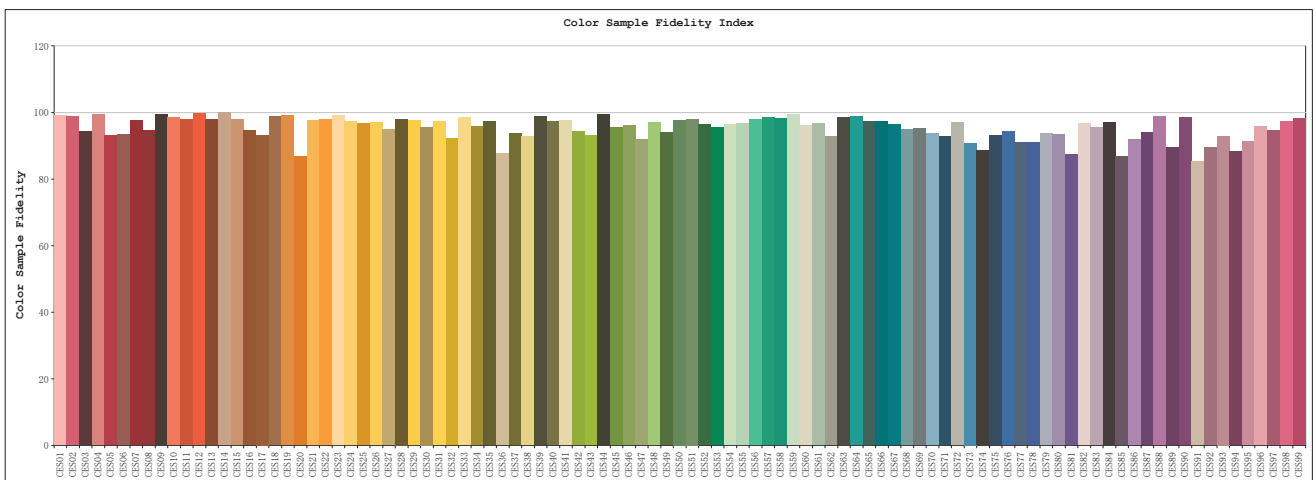

**TM30**

View Angle:2 Deg

Model:2972  
 Tester:YM  
 Temperature:25.3Deg  
 Manufacturer:

Number:18  
 Date:2025-12-01 19:15:01  
 Humidity:65.0%  
 Remarks: