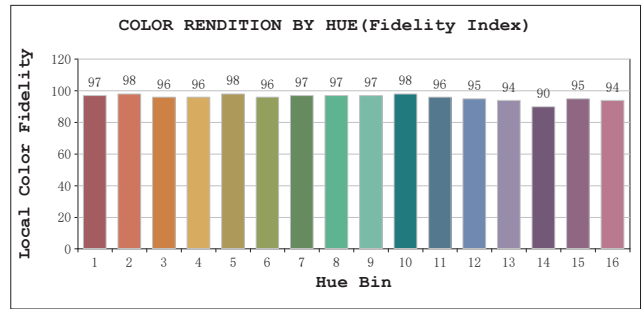

**TM30**

View Angle:2 Deg

Model:2971  
 Tester:YM  
 Temperature:25.3Deg  
 Manufacturer:

Number:14  
 Date:2025-12-01 19:04:47  
 Humidity:65.0%  
 Remarks: