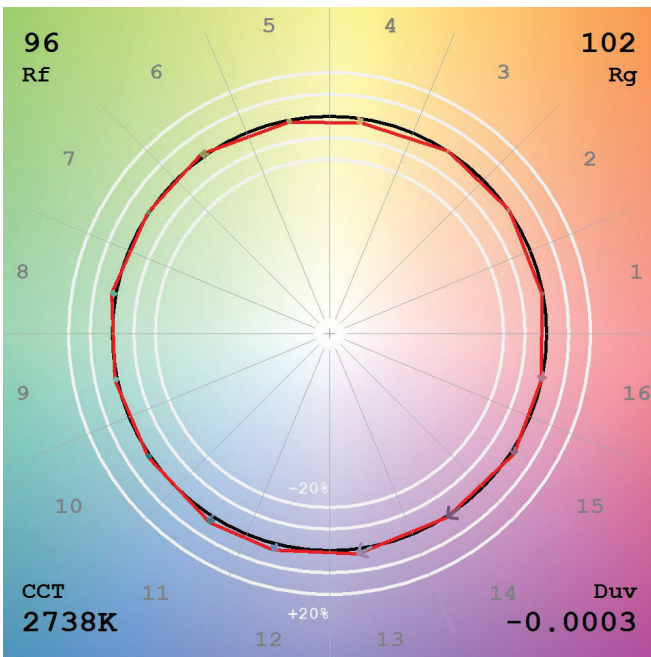

**TM30**

View Angle:2 Deg

Model:2971  
 Tester:YM  
 Temperature:25.3Deg  
 Manufacturer:

Number:14  
 Date:2025-12-01 19:04:47  
 Humidity:65.0%  
 Remarks: