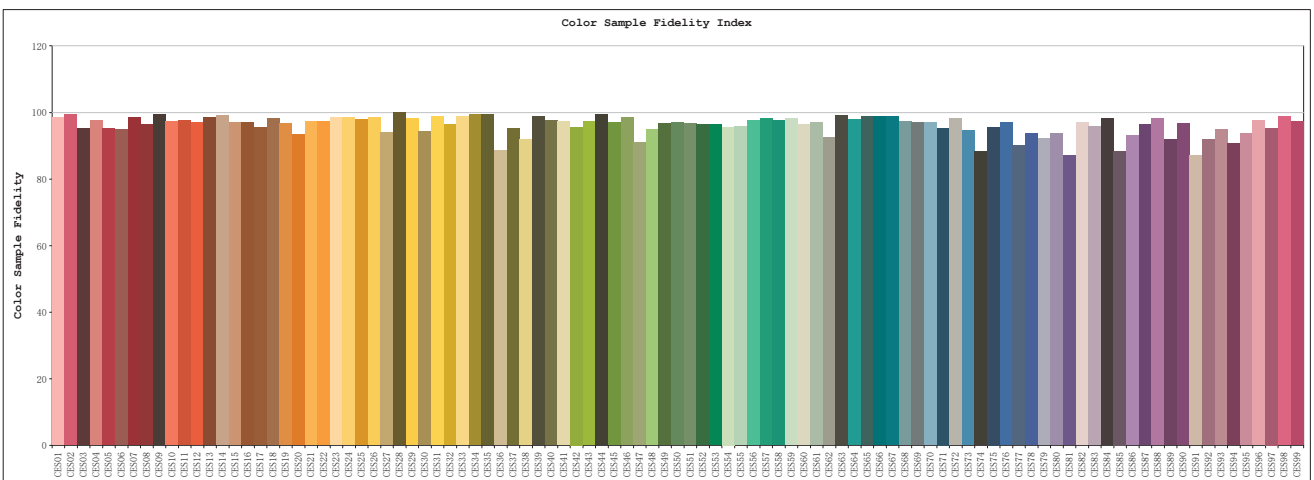

**TM30**

View Angle:2 Deg

Model:2971  
 Tester:YM  
 Temperature:25.3Deg  
 Manufacturer:

Number:14  
 Date:2025-12-01 19:04:47  
 Humidity:65.0%  
 Remarks: