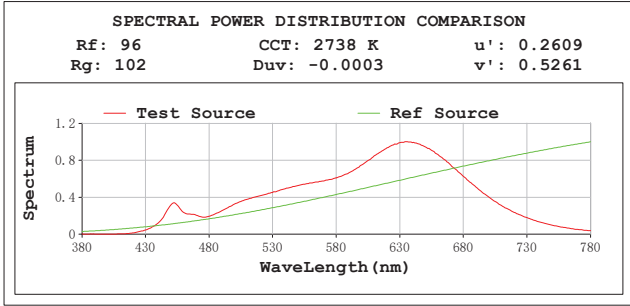

**TM30**

View Angle:2 Deg

Model:2971  
 Tester:YM  
 Temperature:25.3Deg  
 Manufacturer:

Number:14  
 Date:2025-12-01 19:04:47  
 Humidity:65.0%  
 Remarks: