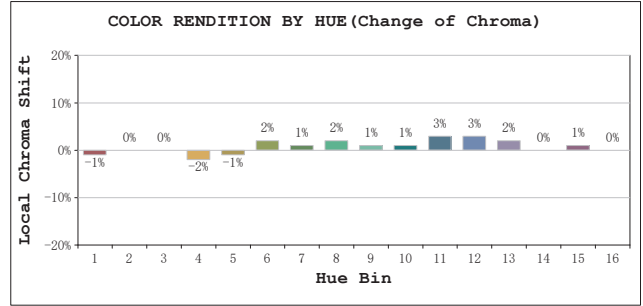

**TM30**

View Angle:2 Deg

Model:2971  
 Tester:YM  
 Temperature:25.3Deg  
 Manufacturer:

Number:14  
 Date:2025-12-01 19:04:47  
 Humidity:65.0%  
 Remarks: