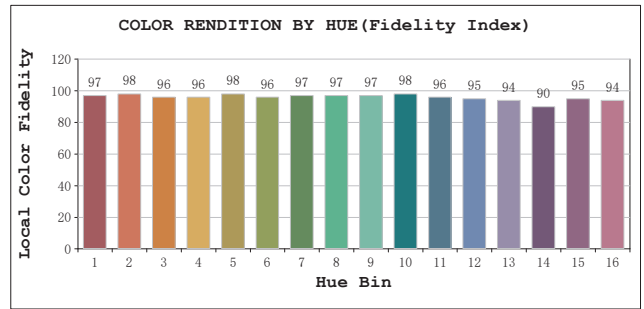

TM30

View Angle:2 Deg

Model:2970
 Tester:YM
 Temperature:25.3Deg
 Manufacturer:

Number:14
 Date:2025-12-01 19:04:47
 Humidity:65.0%
 Remarks: