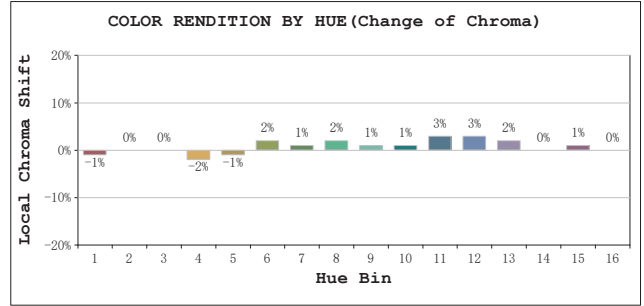

TM30

View Angle:2 Deg

Model:2970
 Tester:YM
 Temperature:25.3Deg
 Manufacturer:

Number:14
 Date:2025-12-01 19:04:47
 Humidity:65.0%
 Remarks: