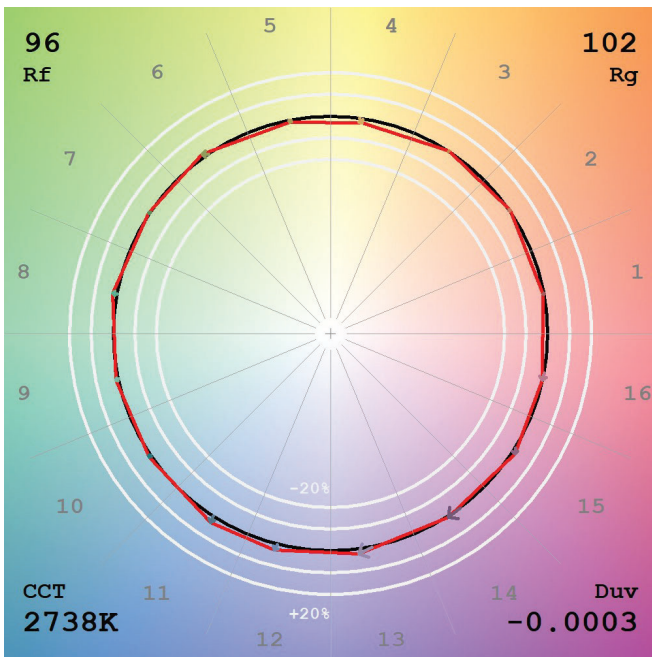

TM30

View Angle:2 Deg

Model:2970
 Tester:YM
 Temperature:25.3Deg
 Manufacturer:

Number:14
 Date:2025-12-01 19:04:47
 Humidity:65.0%
 Remarks: