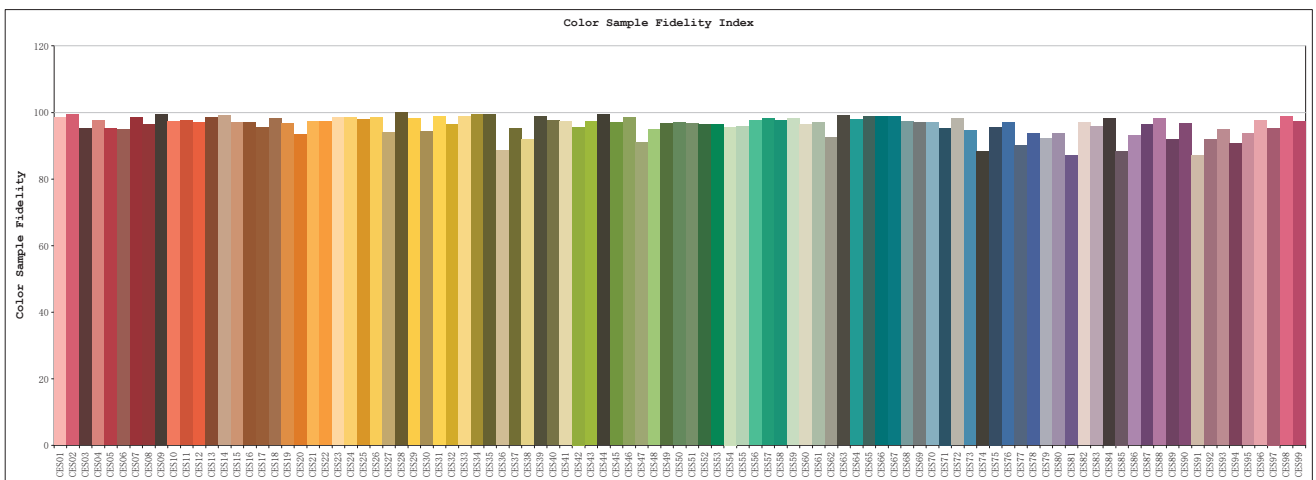

TM30

View Angle:2 Deg

Model:2970
 Tester:YM
 Temperature:25.3Deg
 Manufacturer:

Number:14
 Date:2025-12-01 19:04:47
 Humidity:65.0%
 Remarks: