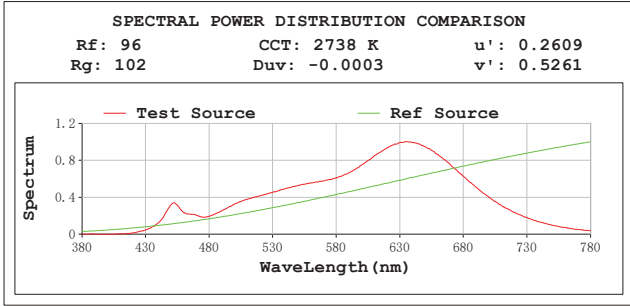

TM30

View Angle:2 Deg

Model:2970
 Tester:YM
 Temperature:25.3Deg
 Manufacturer:

Number:14
 Date:2025-12-01 19:04:47
 Humidity:65.0%
 Remarks: