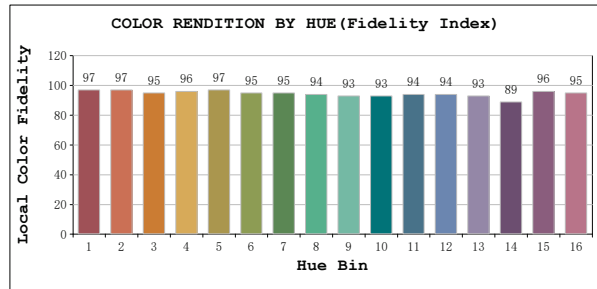

TM30

View Angle:2 Deg

Model:80017
 Tester:YM
 Temperature:25.3Deg
 Manufacturer:NORDECOR

Number:6
 Date:2026-01-11 15:01:34
 Humidity:65.0%
 Remarks: