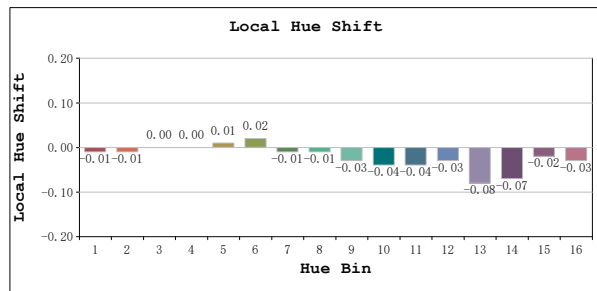

TM30

View Angle:2 Deg

Model:80017
 Tester:YM
 Temperature:25.3Deg
 Manufacturer:NORDECOR

Number:6
 Date:2026-01-11 15:01:34
 Humidity:65.0%
 Remarks: