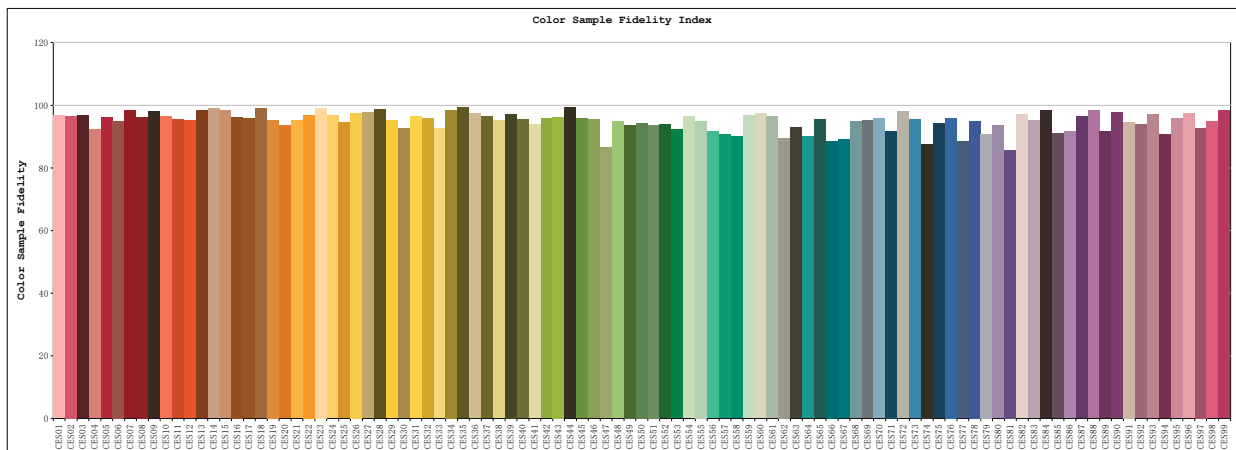

TM30

View Angle:2 Deg

Model:80017
 Tester:YM
 Temperature:25.3Deg
 Manufacturer:NORDECOR

Number:6
 Date:2026-01-11 15:01:34
 Humidity:65.0%
 Remarks: