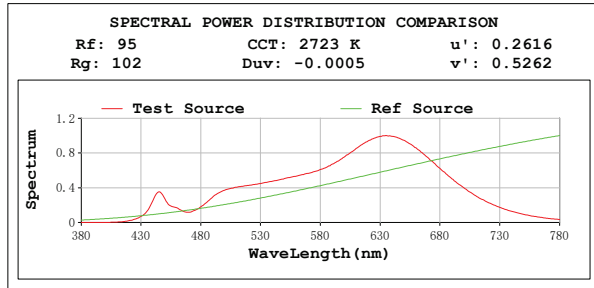

TM30

View Angle:2 Deg

Model:80017
 Tester:YM
 Temperature:25.3Deg
 Manufacturer:NORDECOR

Number:6
 Date:2026-01-11 15:01:34
 Humidity:65.0%
 Remarks: