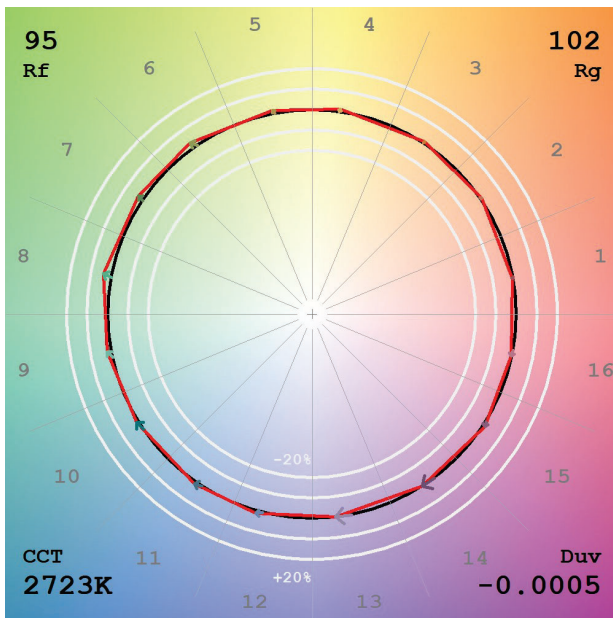

TM30

View Angle:2 Deg

Model:80017
 Tester:YM
 Temperature:25.3Deg
 Manufacturer:NORDECOR

Number:6
 Date:2026-01-11 15:01:34
 Humidity:65.0%
 Remarks: