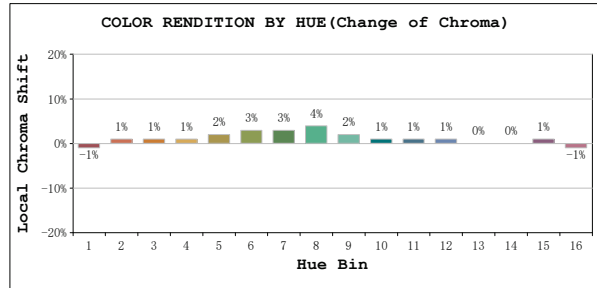

TM30

View Angle:2 Deg

Model:80017
 Tester:YM
 Temperature:25.3Deg
 Manufacturer:NORDECOR

Number:6
 Date:2026-01-11 15:01:34
 Humidity:65.0%
 Remarks: