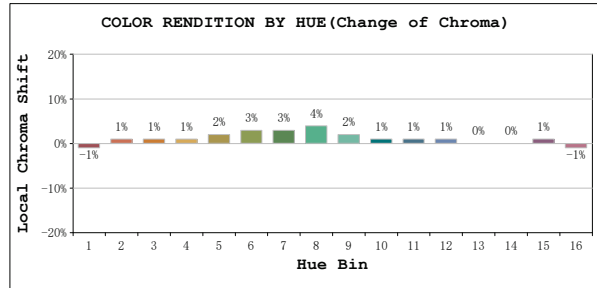

TM30

View Angle:2 Deg

Model:80016
 Tester:YM
 Temperature:25.3Deg
 Manufacturer:NORDECOR

Number:6
 Date:2026-01-11 15:01:34
 Humidity:65.0%
 Remarks: