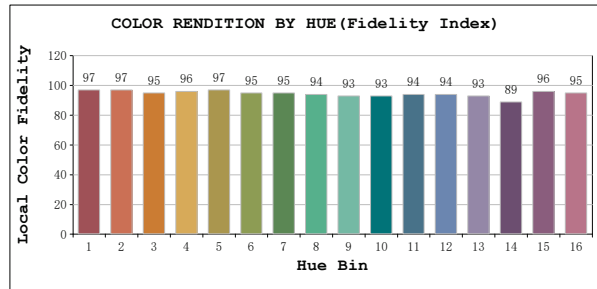

TM30

View Angle:2 Deg

Model:80016
 Tester:YM
 Temperature:25.3Deg
 Manufacturer:NORDECOR

Number:6
 Date:2026-01-11 15:01:34
 Humidity:65.0%
 Remarks: