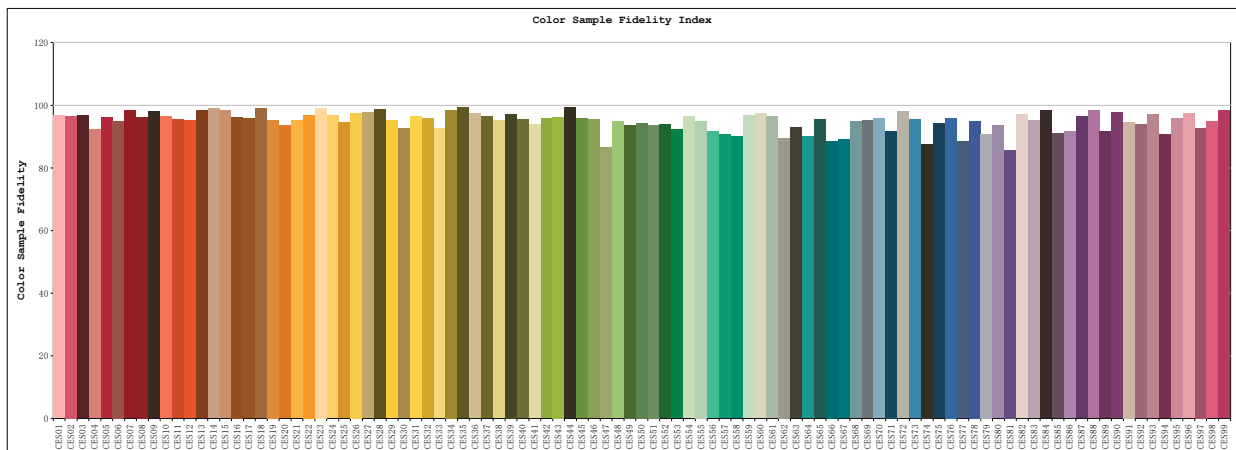

TM30

View Angle:2 Deg

Model:80016
 Tester:YM
 Temperature:25.3Deg
 Manufacturer:NORDECOR

Number:6
 Date:2026-01-11 15:01:34
 Humidity:65.0%
 Remarks: