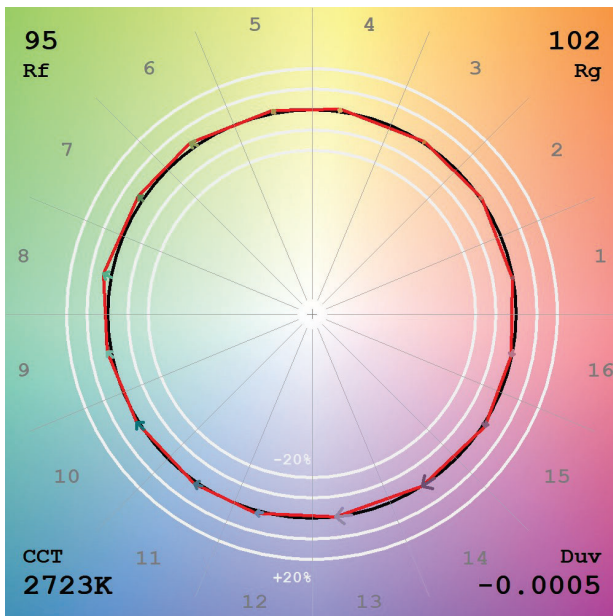

TM30

View Angle:2 Deg

Model:80016
 Tester:YM
 Temperature:25.3Deg
 Manufacturer:NORDECOR

Number:6
 Date:2026-01-11 15:01:34
 Humidity:65.0%
 Remarks: