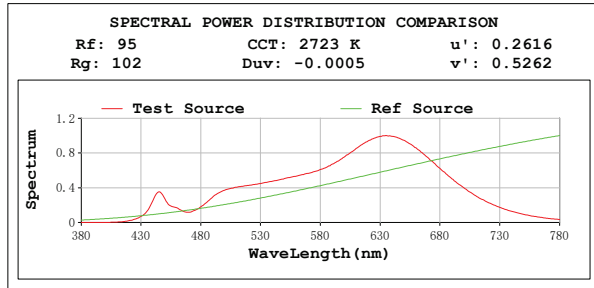

TM30

View Angle:2 Deg

Model:80016
 Tester:YM
 Temperature:25.3Deg
 Manufacturer:NORDECOR

Number:6
 Date:2026-01-11 15:01:34
 Humidity:65.0%
 Remarks: