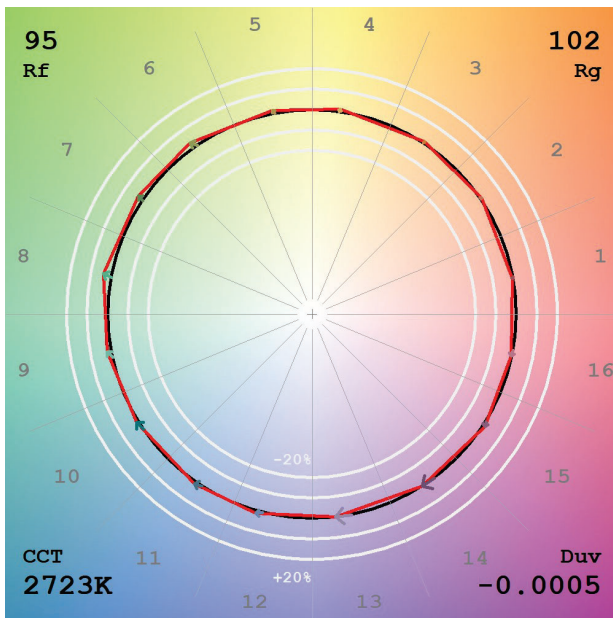

**TM30**

View Angle:2 Deg

Model:80015  
 Tester:YM  
 Temperature:25.3Deg  
 Manufacturer:NORDECOR

Number:6  
 Date:2026-01-11 15:01:34  
 Humidity:65.0%  
 Remarks: