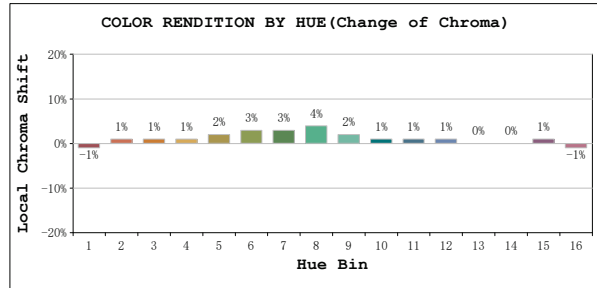

**TM30**

View Angle:2 Deg

Model:80015  
 Tester:YM  
 Temperature:25.3Deg  
 Manufacturer:NORDECOR

Number:6  
 Date:2026-01-11 15:01:34  
 Humidity:65.0%  
 Remarks: