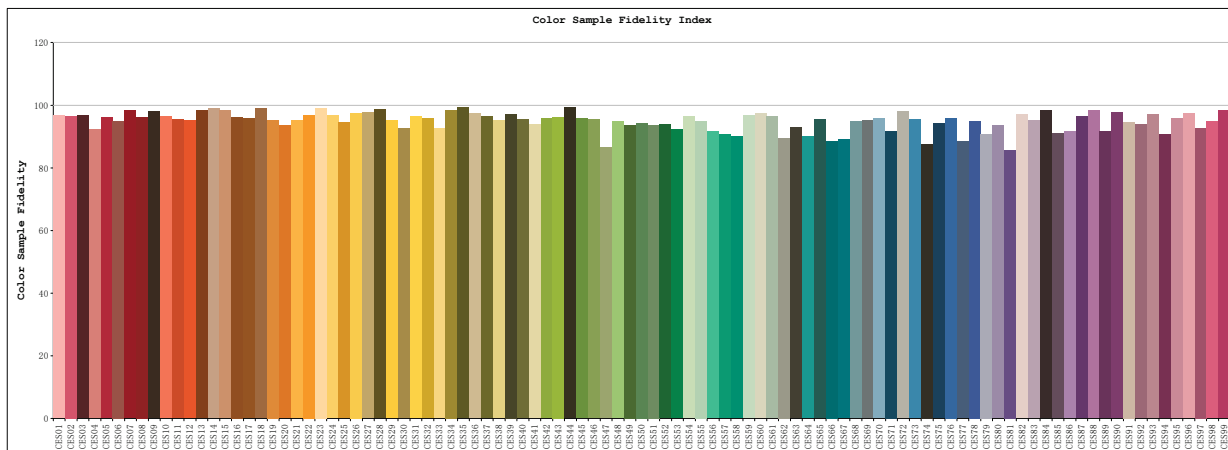

**TM30**

View Angle:2 Deg

Model:80015  
 Tester:YM  
 Temperature:25.3Deg  
 Manufacturer:NORDECOR

Number:6  
 Date:2026-01-11 15:01:34  
 Humidity:65.0%  
 Remarks: