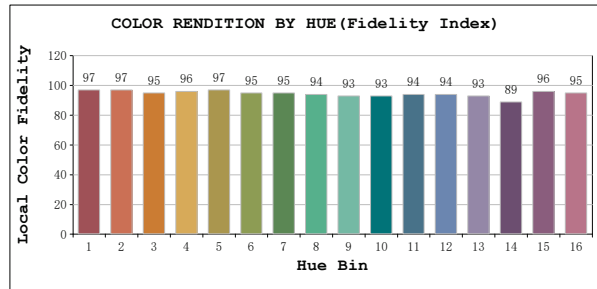

**TM30**

View Angle:2 Deg

Model:80015  
 Tester:YM  
 Temperature:25.3Deg  
 Manufacturer:NORDECOR

Number:6  
 Date:2026-01-11 15:01:34  
 Humidity:65.0%  
 Remarks: