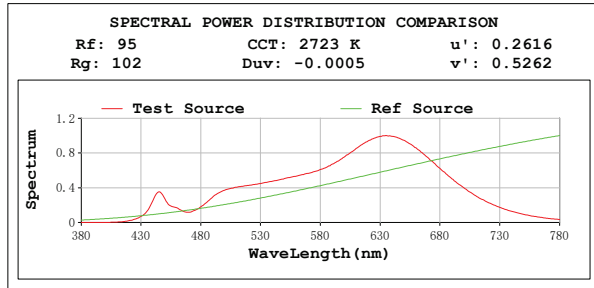

**TM30**

View Angle:2 Deg

Model:80015  
 Tester:YM  
 Temperature:25.3Deg  
 Manufacturer:NORDECOR

Number:6  
 Date:2026-01-11 15:01:34  
 Humidity:65.0%  
 Remarks: