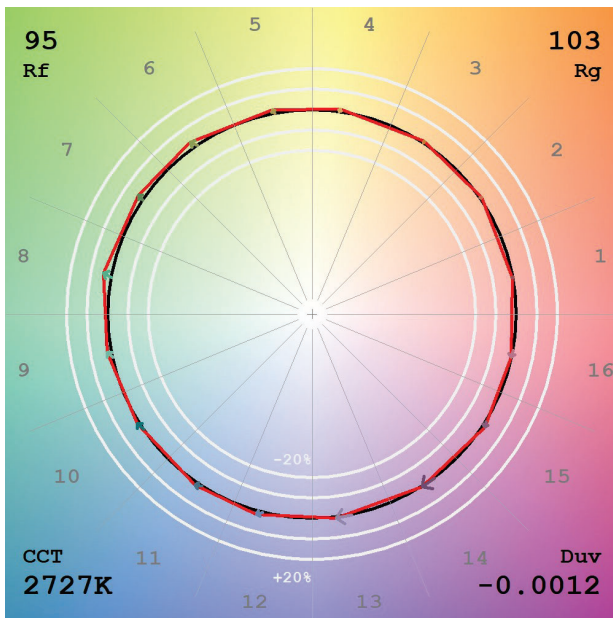

TM30

View Angle:2 Deg

Model:80014
 Tester:YM
 Temperature:25.3Deg
 Manufacturer:NORDECOR

Number:13
 Date:2026-01-11 08:39:28
 Humidity:65.0%
 Remarks: