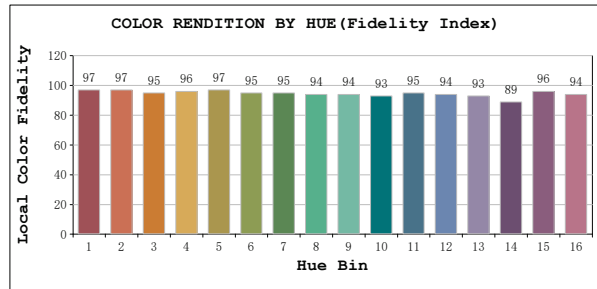

TM30

View Angle:2 Deg

Model:80014
 Tester:YM
 Temperature:25.3Deg
 Manufacturer:NORDECOR

Number:13
 Date:2026-01-11 08:39:28
 Humidity:65.0%
 Remarks: