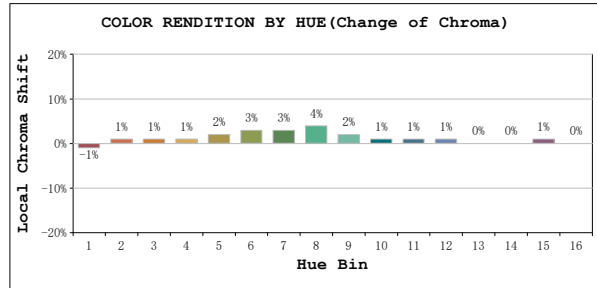

TM30

View Angle:2 Deg

Model:80014
 Tester:YM
 Temperature:25.3Deg
 Manufacturer:NORDECOR

Number:13
 Date:2026-01-11 08:39:28
 Humidity:65.0%
 Remarks: