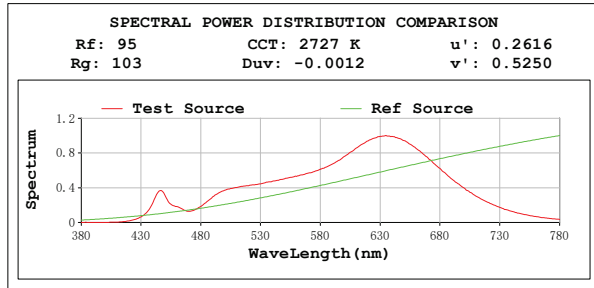

TM30

View Angle:2 Deg

Model:80014
 Tester:YM
 Temperature:25.3Deg
 Manufacturer:NORDECOR

Number:13
 Date:2026-01-11 08:39:28
 Humidity:65.0%
 Remarks: