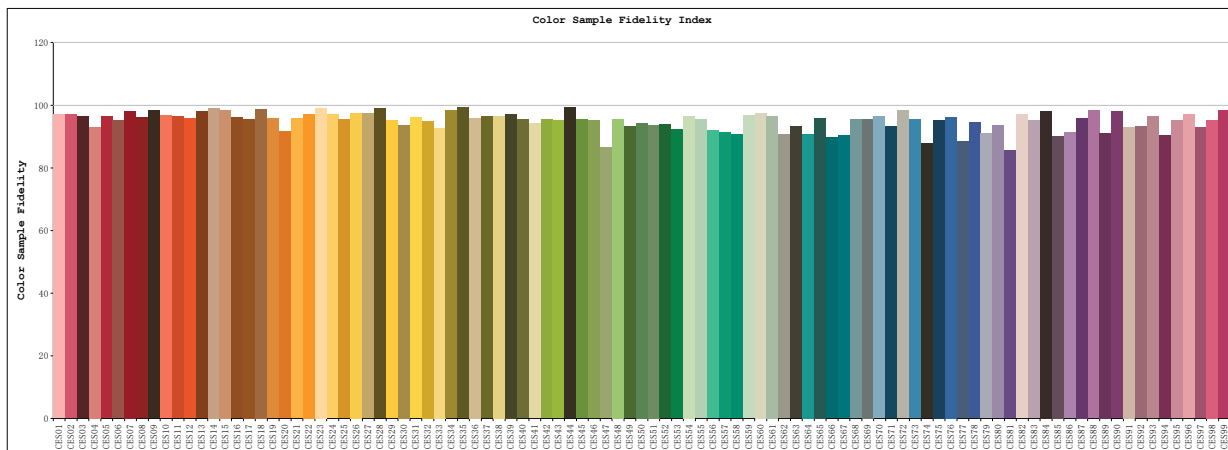

TM30

View Angle:2 Deg

Model:80014
 Tester:YM
 Temperature:25.3Deg
 Manufacturer:NORDECOR

Number:13
 Date:2026-01-11 08:39:28
 Humidity:65.0%
 Remarks: