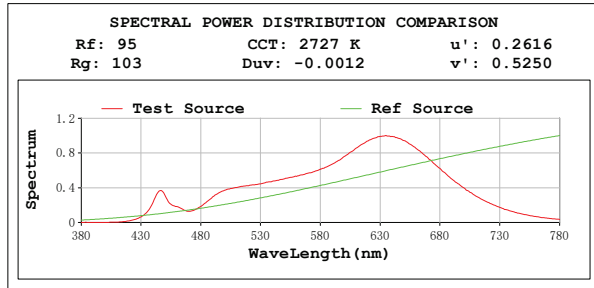

**TM30**

View Angle:2 Deg

Model:80013  
 Tester:YM  
 Temperature:25.3Deg  
 Manufacturer:NORDECOR

Number:13  
 Date:2026-01-11 08:39:28  
 Humidity:65.0%  
 Remarks: