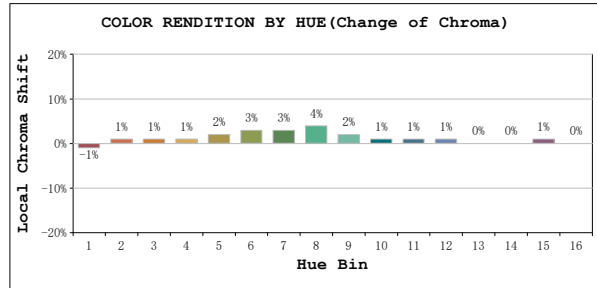

**TM30**

View Angle:2 Deg

Model:80013  
 Tester:YM  
 Temperature:25.3Deg  
 Manufacturer:NORDECOR

Number:13  
 Date:2026-01-11 08:39:28  
 Humidity:65.0%  
 Remarks: