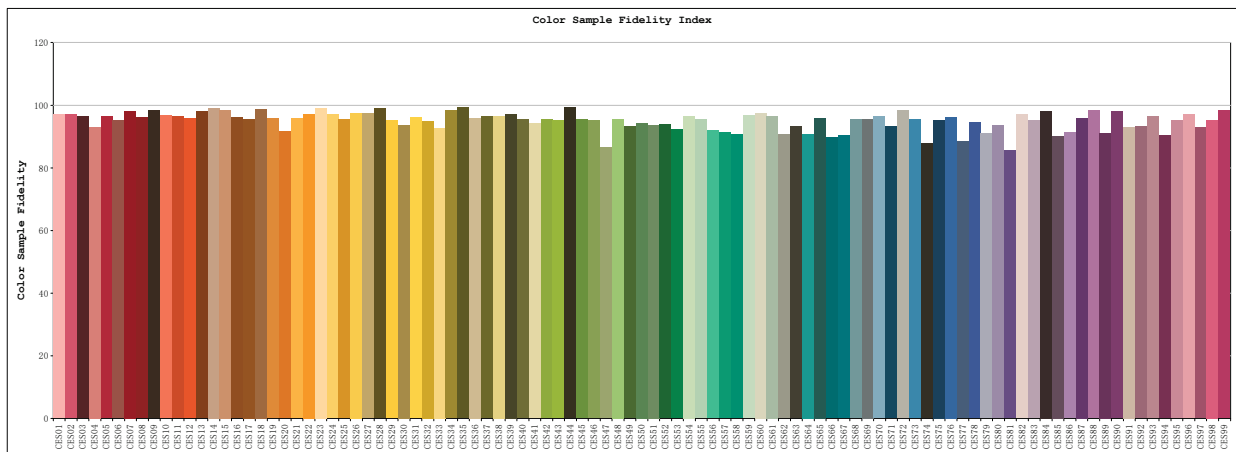

**TM30**

View Angle:2 Deg

Model:80013  
 Tester:YM  
 Temperature:25.3Deg  
 Manufacturer:NORDECOR

Number:13  
 Date:2026-01-11 08:39:28  
 Humidity:65.0%  
 Remarks: