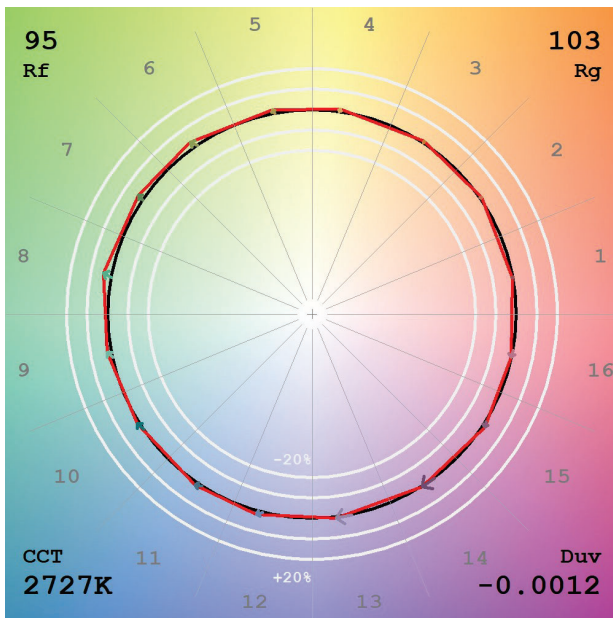

**TM30**

View Angle:2 Deg

Model:80013  
 Tester:YM  
 Temperature:25.3Deg  
 Manufacturer:NORDECOR

Number:13  
 Date:2026-01-11 08:39:28  
 Humidity:65.0%  
 Remarks: