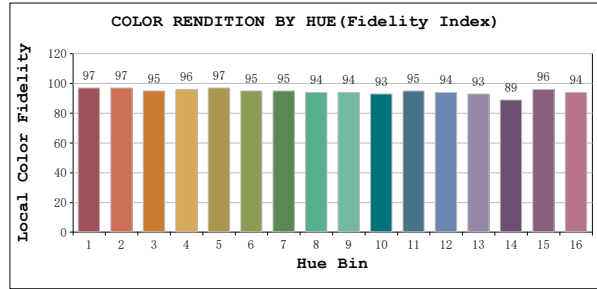

**TM30**

View Angle:2 Deg

Model:80013  
 Tester:YM  
 Temperature:25.3Deg  
 Manufacturer:NORDECOR

Number:13  
 Date:2026-01-11 08:39:28  
 Humidity:65.0%  
 Remarks: