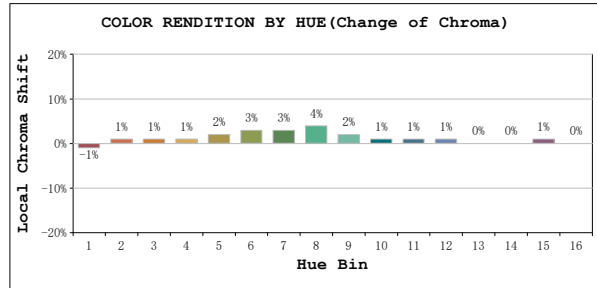

**TM30**

View Angle:2 Deg

Model:80012  
 Tester:YM  
 Temperature:25.3Deg  
 Manufacturer:NORDECOR

Number:13  
 Date:2026-01-11 08:39:28  
 Humidity:65.0%  
 Remarks: