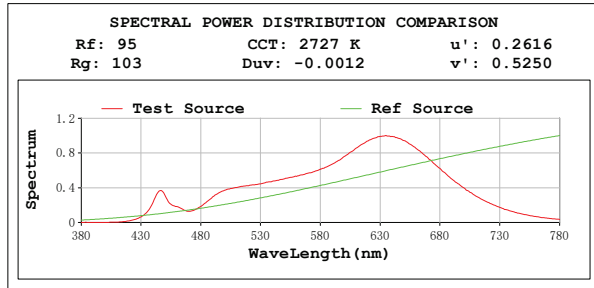

**TM30**

View Angle:2 Deg

Model:80012  
 Tester:YM  
 Temperature:25.3Deg  
 Manufacturer:NORDECOR

Number:13  
 Date:2026-01-11 08:39:28  
 Humidity:65.0%  
 Remarks: