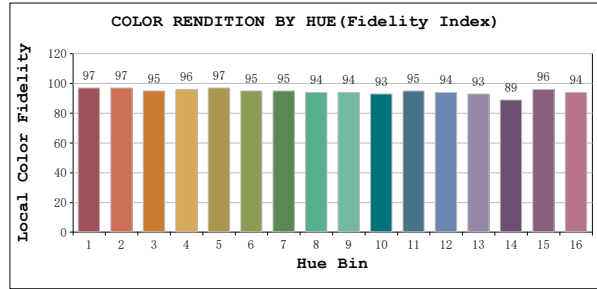

**TM30**

View Angle:2 Deg

Model:80012  
 Tester:YM  
 Temperature:25.3Deg  
 Manufacturer:NORDECOR

Number:13  
 Date:2026-01-11 08:39:28  
 Humidity:65.0%  
 Remarks: