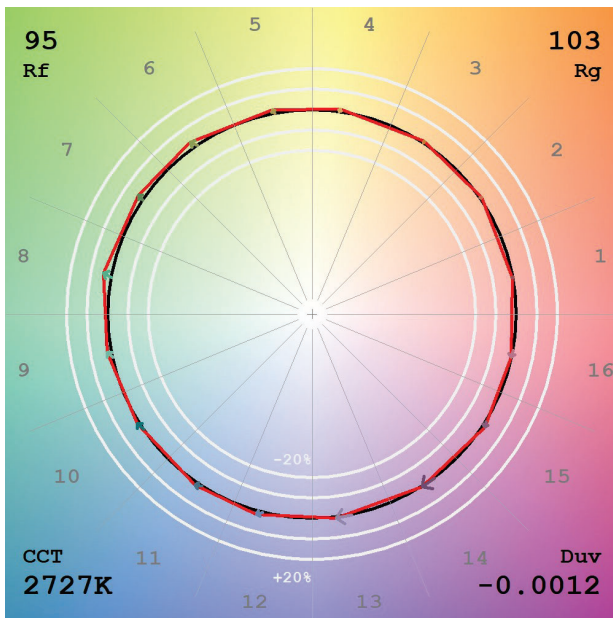

**TM30**

View Angle:2 Deg

Model:80012  
 Tester:YM  
 Temperature:25.3Deg  
 Manufacturer:NORDECOR

Number:13  
 Date:2026-01-11 08:39:28  
 Humidity:65.0%  
 Remarks: