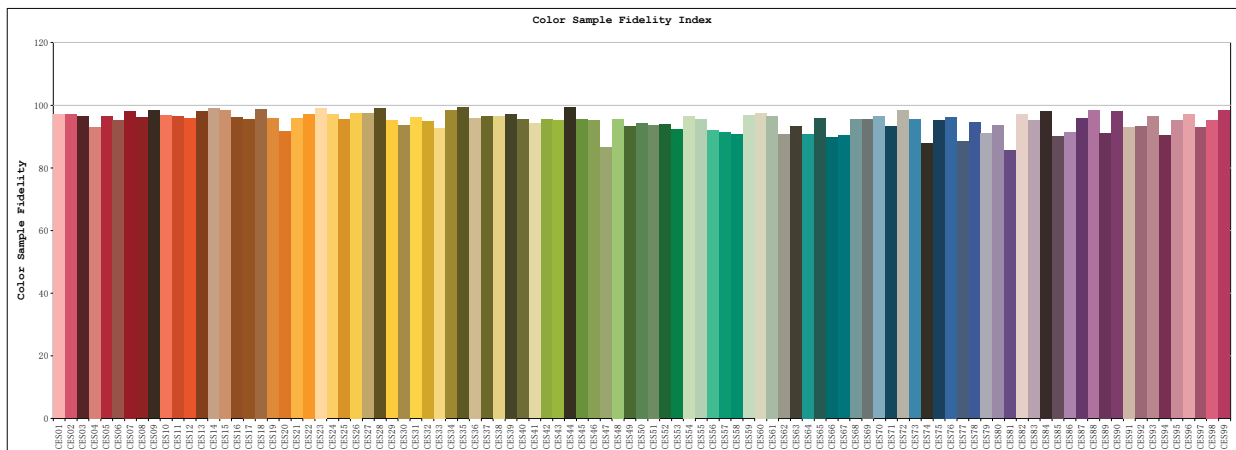

**TM30**

View Angle:2 Deg

Model:80012  
 Tester:YM  
 Temperature:25.3Deg  
 Manufacturer:NORDECOR

Number:13  
 Date:2026-01-11 08:39:28  
 Humidity:65.0%  
 Remarks: