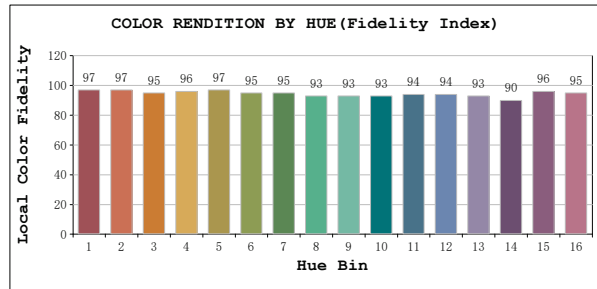

**TM30**

View Angle:2 Deg

Model:80011  
 Tester:YM  
 Temperature:25.3Deg  
 Manufacturer:NORDECOR

Number:27  
 Date:2026-01-11 10:07:53  
 Humidity:65.0%  
 Remarks: