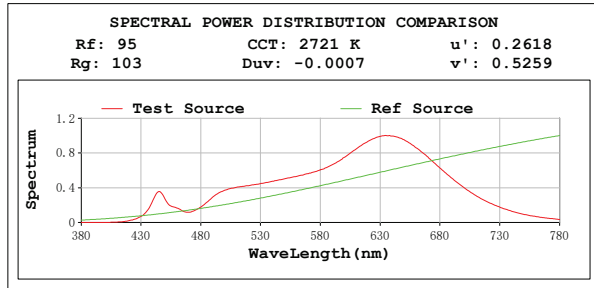

**TM30**

View Angle:2 Deg

Model:80011  
 Tester:YM  
 Temperature:25.3Deg  
 Manufacturer:NORDECOR

Number:27  
 Date:2026-01-11 10:07:53  
 Humidity:65.0%  
 Remarks: