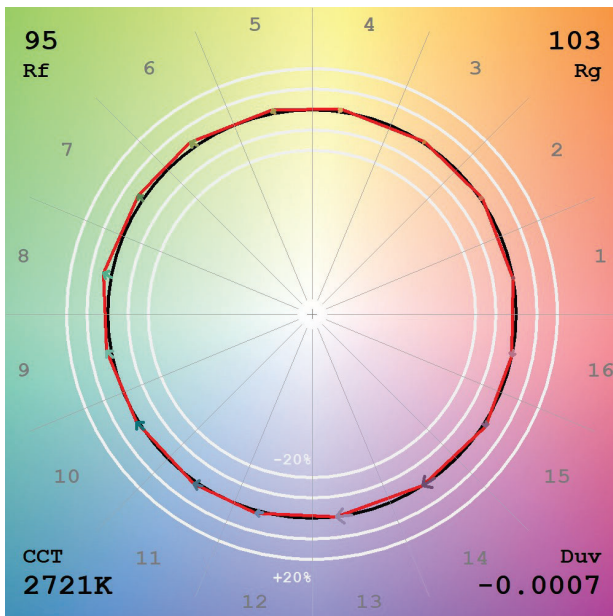

**TM30**

View Angle:2 Deg

Model:80011  
 Tester:YM  
 Temperature:25.3Deg  
 Manufacturer:NORDECOR

Number:27  
 Date:2026-01-11 10:07:53  
 Humidity:65.0%  
 Remarks: