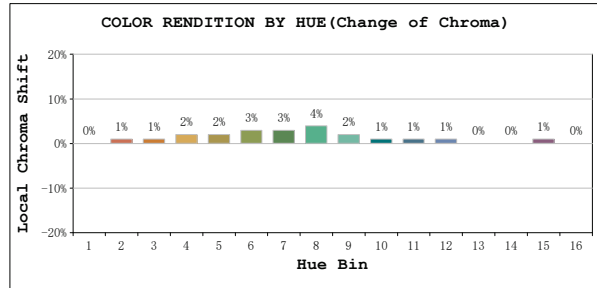

**TM30**

View Angle:2 Deg

Model:80011  
 Tester:YM  
 Temperature:25.3Deg  
 Manufacturer:NORDECOR

Number:27  
 Date:2026-01-11 10:07:53  
 Humidity:65.0%  
 Remarks: