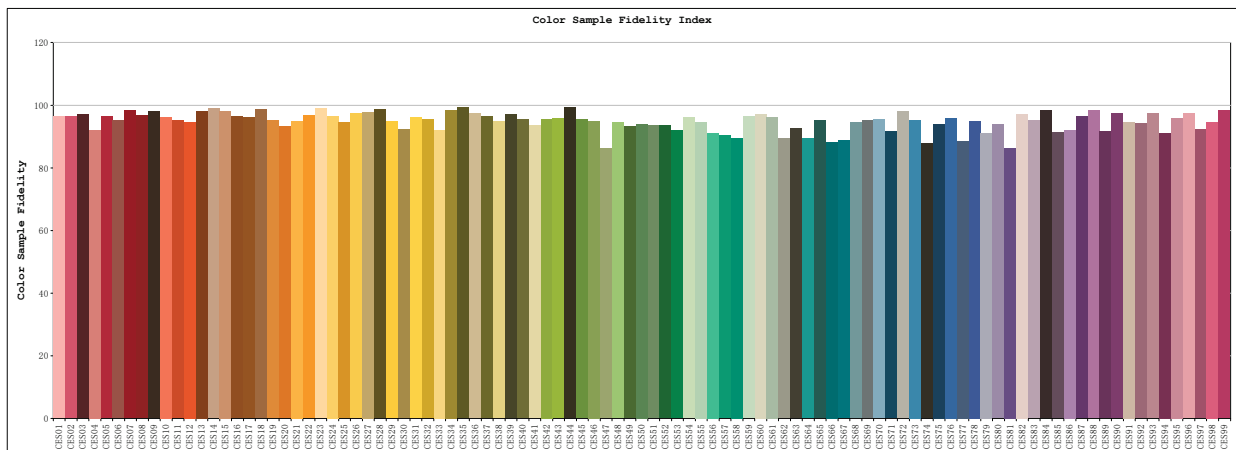

**TM30**

View Angle:2 Deg

Model:80011  
 Tester:YM  
 Temperature:25.3Deg  
 Manufacturer:NORDECOR

Number:27  
 Date:2026-01-11 10:07:53  
 Humidity:65.0%  
 Remarks: