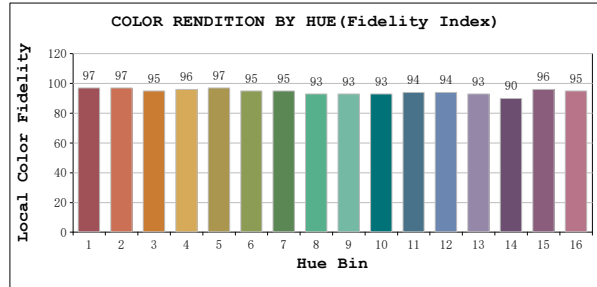

**TM30**

View Angle:2 Deg

Model:80010  
 Tester:YM  
 Temperature:25.3Deg  
 Manufacturer:NORDECOR

Number:27  
 Date:2026-01-11 10:07:53  
 Humidity:65.0%  
 Remarks: