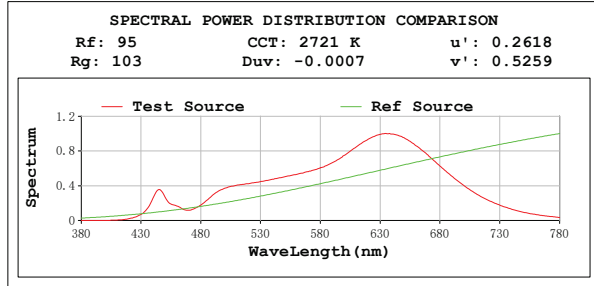

**TM30**

View Angle:2 Deg

Model:80010  
 Tester:YM  
 Temperature:25.3Deg  
 Manufacturer:NORDECOR

Number:27  
 Date:2026-01-11 10:07:53  
 Humidity:65.0%  
 Remarks: