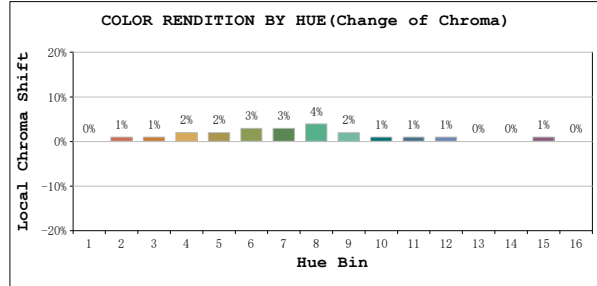

**TM30**

View Angle:2 Deg

Model:80010  
 Tester:YM  
 Temperature:25.3Deg  
 Manufacturer:NORDECOR

Number:27  
 Date:2026-01-11 10:07:53  
 Humidity:65.0%  
 Remarks: