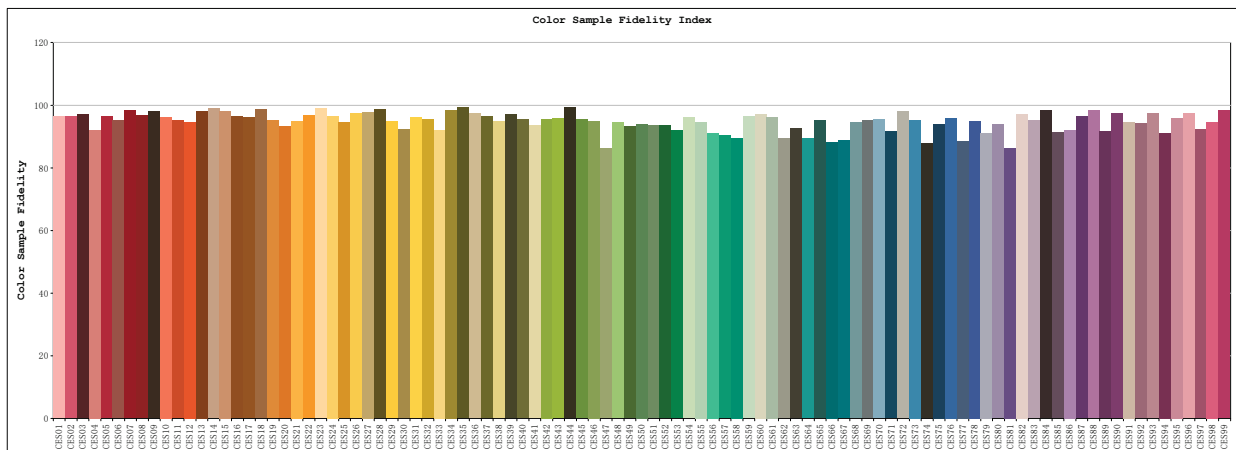

**TM30**

View Angle:2 Deg

Model:80010  
 Tester:YM  
 Temperature:25.3Deg  
 Manufacturer:NORDECOR

Number:27  
 Date:2026-01-11 10:07:53  
 Humidity:65.0%  
 Remarks: