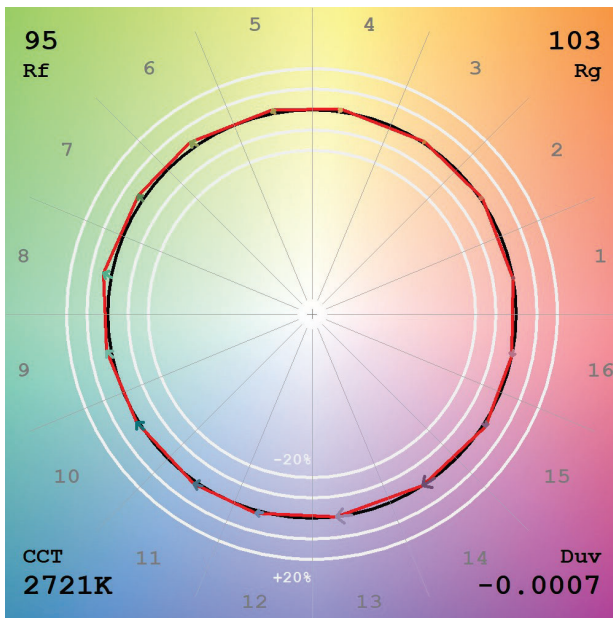

**TM30**

View Angle:2 Deg

Model:80010  
 Tester:YM  
 Temperature:25.3Deg  
 Manufacturer:NORDECOR

Number:27  
 Date:2026-01-11 10:07:53  
 Humidity:65.0%  
 Remarks: