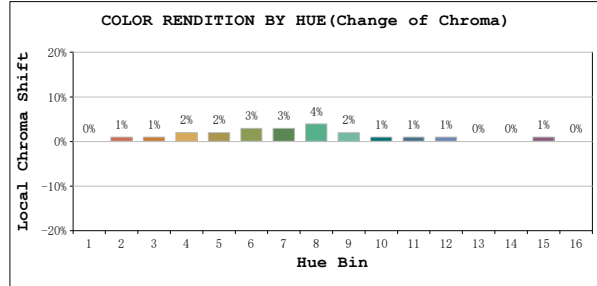

**TM30**

View Angle:2 Deg

Model:80009  
 Tester:YM  
 Temperature:25.3Deg  
 Manufacturer:NORDECOR

Number:27  
 Date:2026-01-11 10:07:53  
 Humidity:65.0%  
 Remarks: