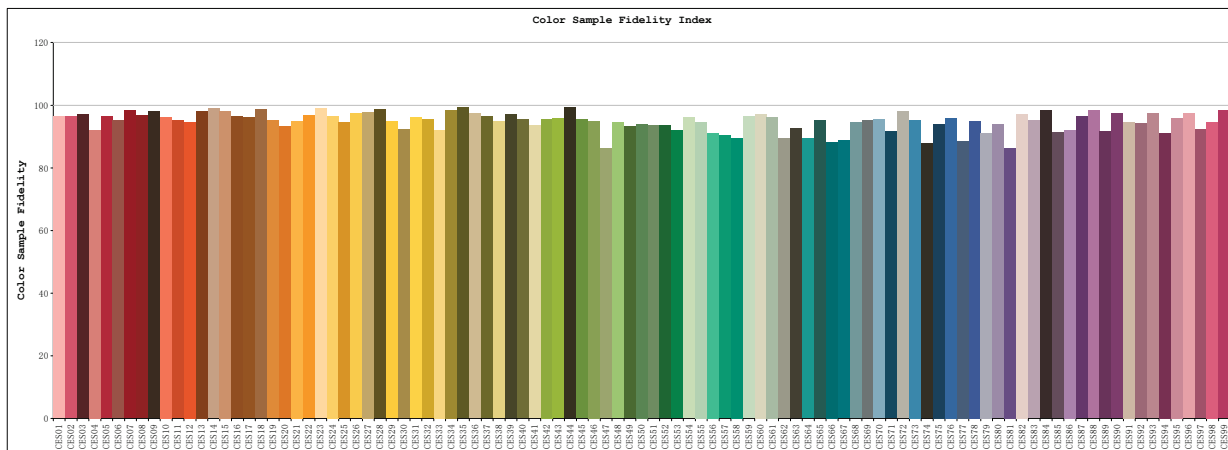

**TM30**

View Angle:2 Deg

Model:80009  
 Tester:YM  
 Temperature:25.3Deg  
 Manufacturer:NORDECOR

Number:27  
 Date:2026-01-11 10:07:53  
 Humidity:65.0%  
 Remarks: