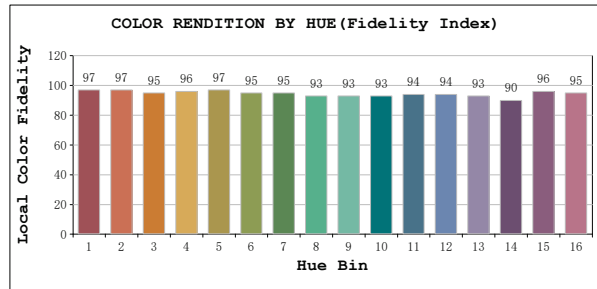

**TM30**

View Angle:2 Deg

Model:80009  
 Tester:YM  
 Temperature:25.3Deg  
 Manufacturer:NORDECOR

Number:27  
 Date:2026-01-11 10:07:53  
 Humidity:65.0%  
 Remarks: