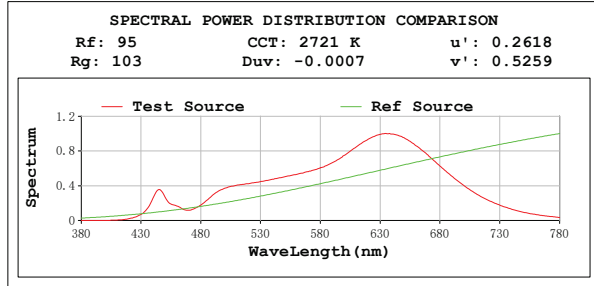

**TM30**

View Angle:2 Deg

Model:80009  
 Tester:YM  
 Temperature:25.3Deg  
 Manufacturer:NORDECOR

Number:27  
 Date:2026-01-11 10:07:53  
 Humidity:65.0%  
 Remarks: