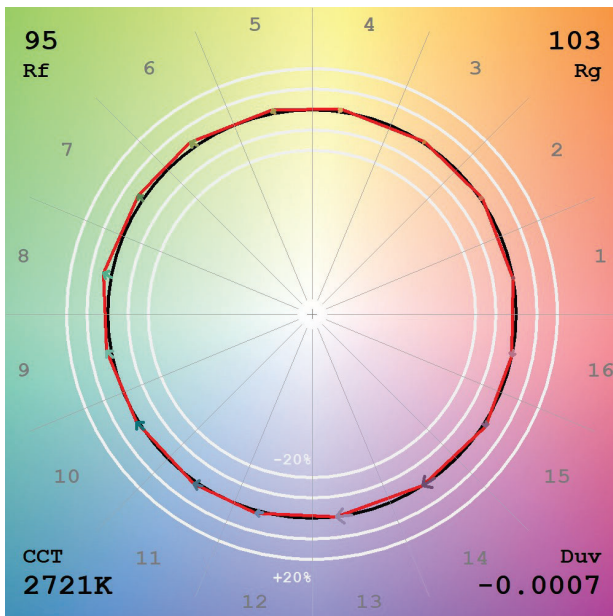

**TM30**

View Angle:2 Deg

Model:80009  
 Tester:YM  
 Temperature:25.3Deg  
 Manufacturer:NORDECOR

Number:27  
 Date:2026-01-11 10:07:53  
 Humidity:65.0%  
 Remarks: