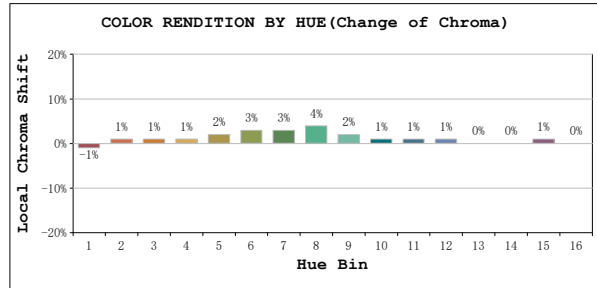

TM30

View Angle:2 Deg

Model:80008
 Tester:YM
 Temperature:25.3Deg
 Manufacturer:NORDECOR

Number:12
 Date:2026-01-10 20:04:54
 Humidity:65.0%
 Remarks: