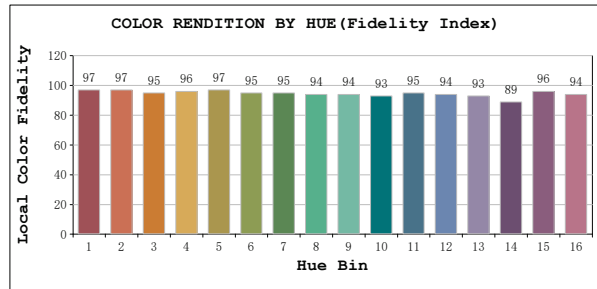

TM30

View Angle:2 Deg

Model:80008
 Tester:YM
 Temperature:25.3Deg
 Manufacturer:NORDECOR

Number:12
 Date:2026-01-10 20:04:54
 Humidity:65.0%
 Remarks: