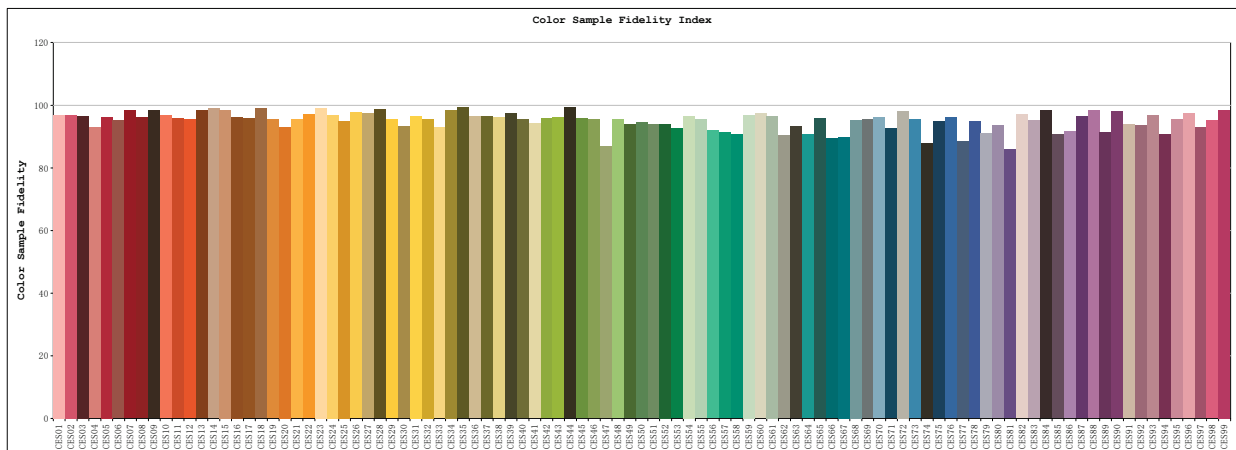

TM30

View Angle:2 Deg

Model:80008
 Tester:YM
 Temperature:25.3Deg
 Manufacturer:NORDECOR

Number:12
 Date:2026-01-10 20:04:54
 Humidity:65.0%
 Remarks: