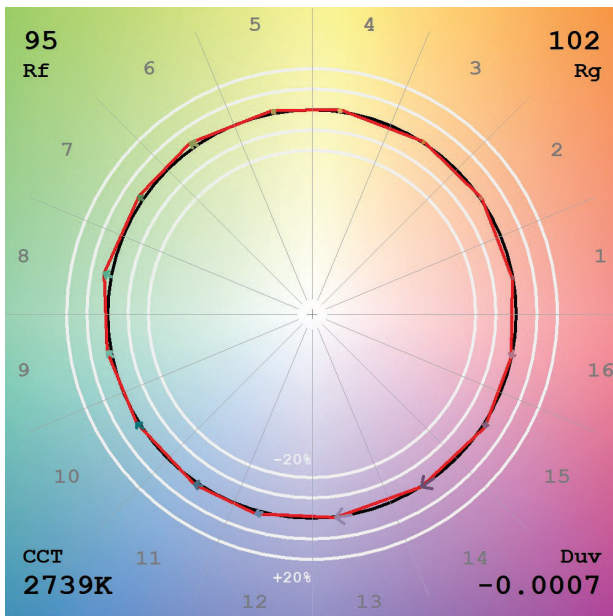

TM30

View Angle:2 Deg

Model:80008
 Tester:YM
 Temperature:25.3Deg
 Manufacturer:NORDECOR

Number:12
 Date:2026-01-10 20:04:54
 Humidity:65.0%
 Remarks: