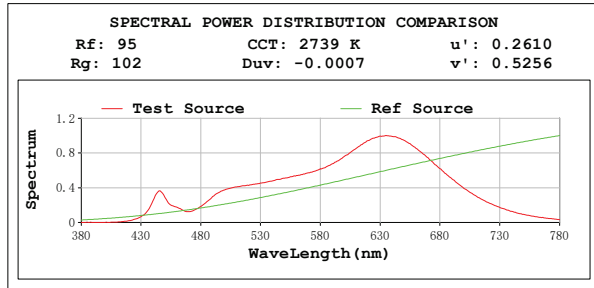

TM30

View Angle:2 Deg

Model:80008
 Tester:YM
 Temperature:25.3Deg
 Manufacturer:NORDECOR

Number:12
 Date:2026-01-10 20:04:54
 Humidity:65.0%
 Remarks: