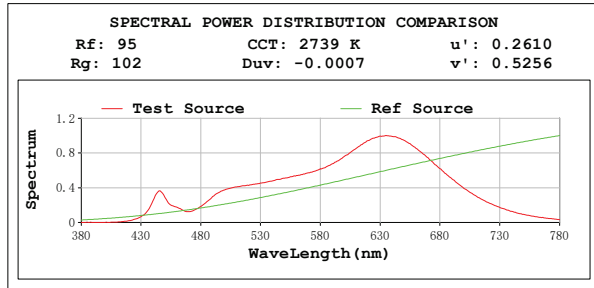

**TM30**

View Angle:2 Deg

Model:80007  
 Tester:YM  
 Temperature:25.3Deg  
 Manufacturer:NORDECOR

Number:12  
 Date:2026-01-10 20:04:54  
 Humidity:65.0%  
 Remarks: