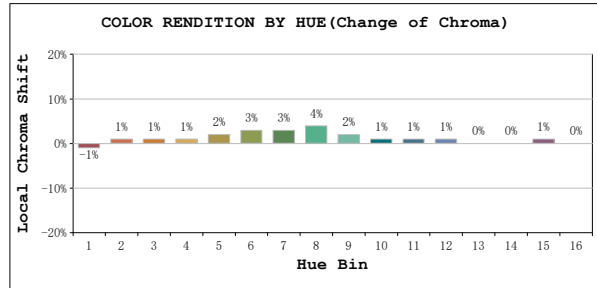

**TM30**

View Angle:2 Deg

Model:80007  
 Tester:YM  
 Temperature:25.3Deg  
 Manufacturer:NORDECOR

Number:12  
 Date:2026-01-10 20:04:54  
 Humidity:65.0%  
 Remarks: