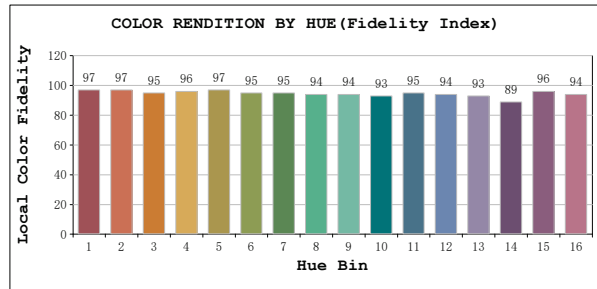

**TM30**

View Angle:2 Deg

Model:80007  
 Tester:YM  
 Temperature:25.3Deg  
 Manufacturer:NORDECOR

Number:12  
 Date:2026-01-10 20:04:54  
 Humidity:65.0%  
 Remarks: