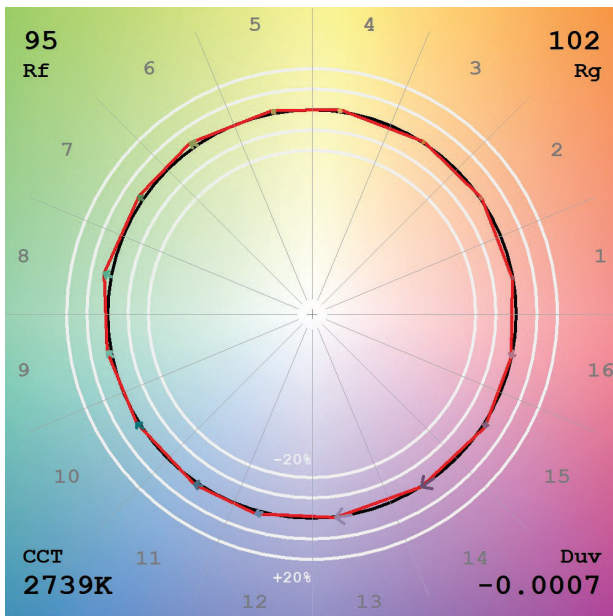

**TM30**

View Angle:2 Deg

Model:80007  
 Tester:YM  
 Temperature:25.3Deg  
 Manufacturer:NORDECOR

Number:12  
 Date:2026-01-10 20:04:54  
 Humidity:65.0%  
 Remarks: