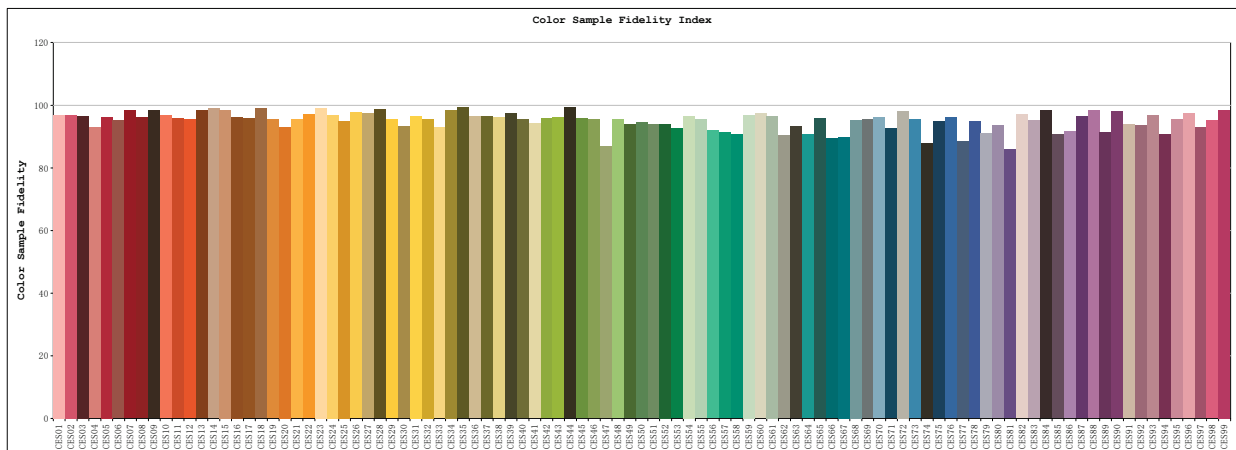

**TM30**

View Angle:2 Deg

Model:80007  
 Tester:YM  
 Temperature:25.3Deg  
 Manufacturer:NORDECOR

Number:12  
 Date:2026-01-10 20:04:54  
 Humidity:65.0%  
 Remarks: