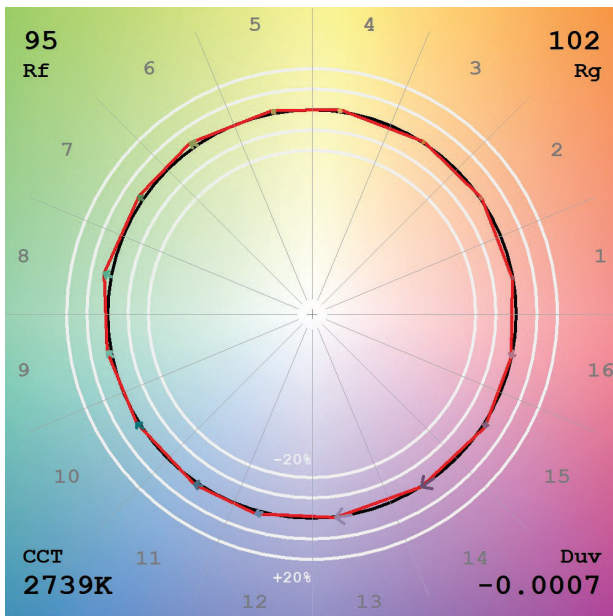

TM30

View Angle:2 Deg

Model:80006
 Tester:YM
 Temperature:25.3Deg
 Manufacturer:NORDECOR

Number:12
 Date:2026-01-10 20:04:54
 Humidity:65.0%
 Remarks: