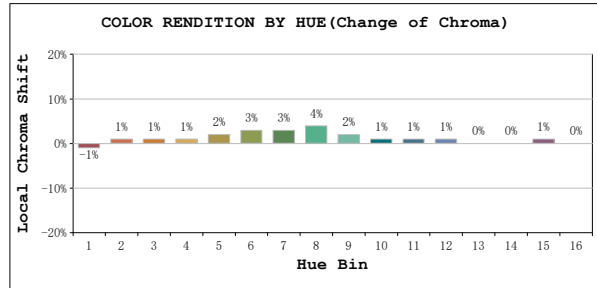

TM30

View Angle:2 Deg

Model:80006
 Tester:YM
 Temperature:25.3Deg
 Manufacturer:NORDECOR

Number:12
 Date:2026-01-10 20:04:54
 Humidity:65.0%
 Remarks: