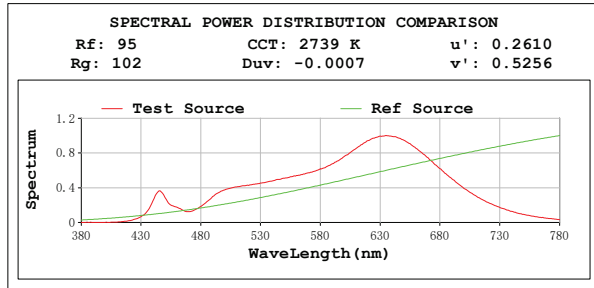

TM30

View Angle:2 Deg

Model:80006
 Tester:YM
 Temperature:25.3Deg
 Manufacturer:NORDECOR

Number:12
 Date:2026-01-10 20:04:54
 Humidity:65.0%
 Remarks: