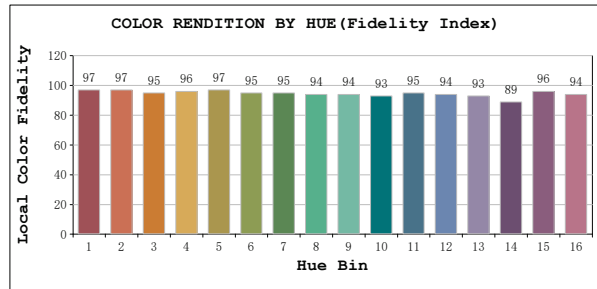

TM30

View Angle:2 Deg

Model:80006
 Tester:YM
 Temperature:25.3Deg
 Manufacturer:NORDECOR

Number:12
 Date:2026-01-10 20:04:54
 Humidity:65.0%
 Remarks: