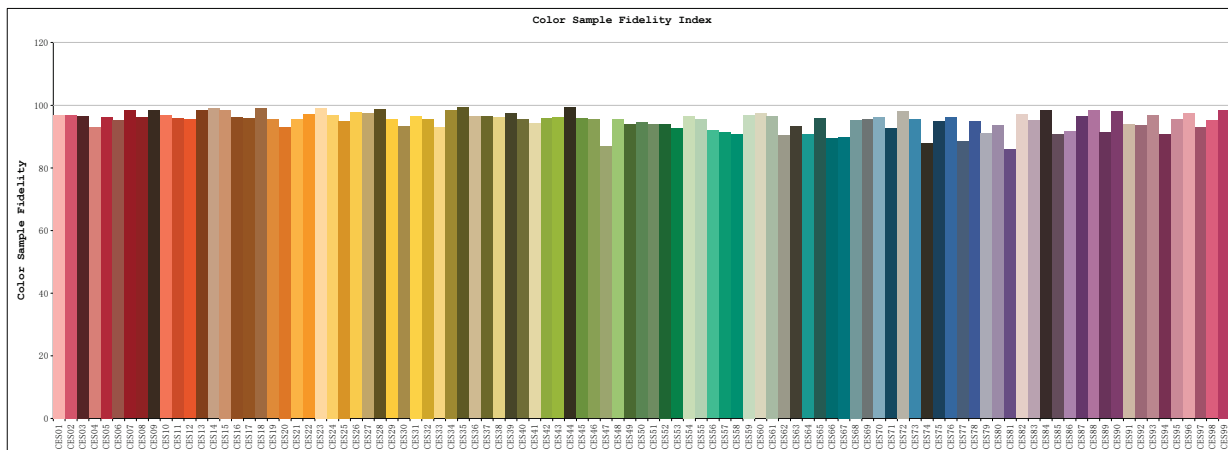

TM30

View Angle:2 Deg

Model:80006
 Tester:YM
 Temperature:25.3Deg
 Manufacturer:NORDECOR

Number:12
 Date:2026-01-10 20:04:54
 Humidity:65.0%
 Remarks: