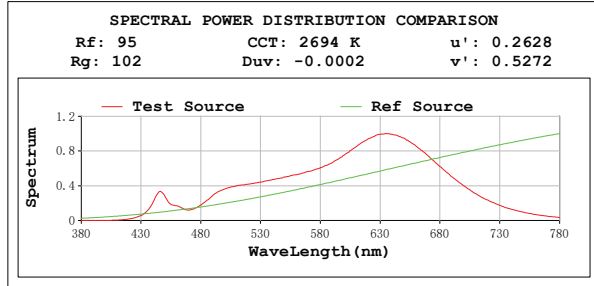

**TM30**

View Angle:2 Deg

Model:80005  
 Tester:YM  
 Temperature:25.3Deg  
 Manufacturer:NORDECOR

Number:34  
 Date:2026-01-21 15:06:04  
 Humidity:65.0%  
 Remarks: