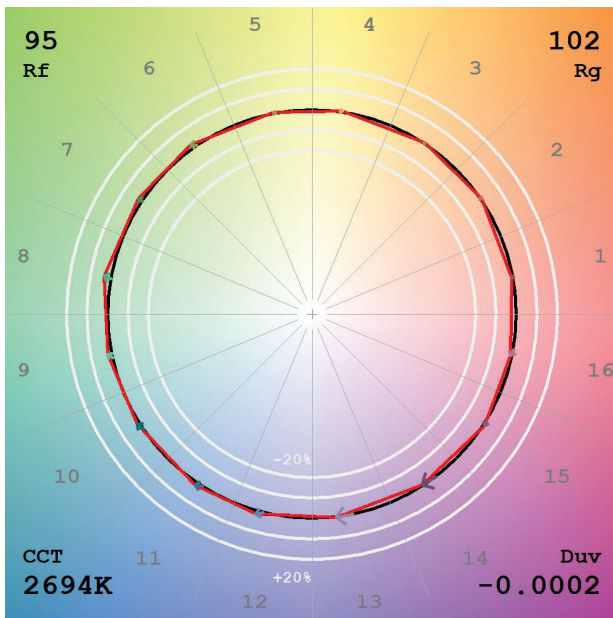

**TM30**

View Angle:2 Deg

Model:80005  
 Tester:YM  
 Temperature:25.3Deg  
 Manufacturer:NORDECOR

Number:34  
 Date:2026-01-21 15:06:04  
 Humidity:65.0%  
 Remarks: