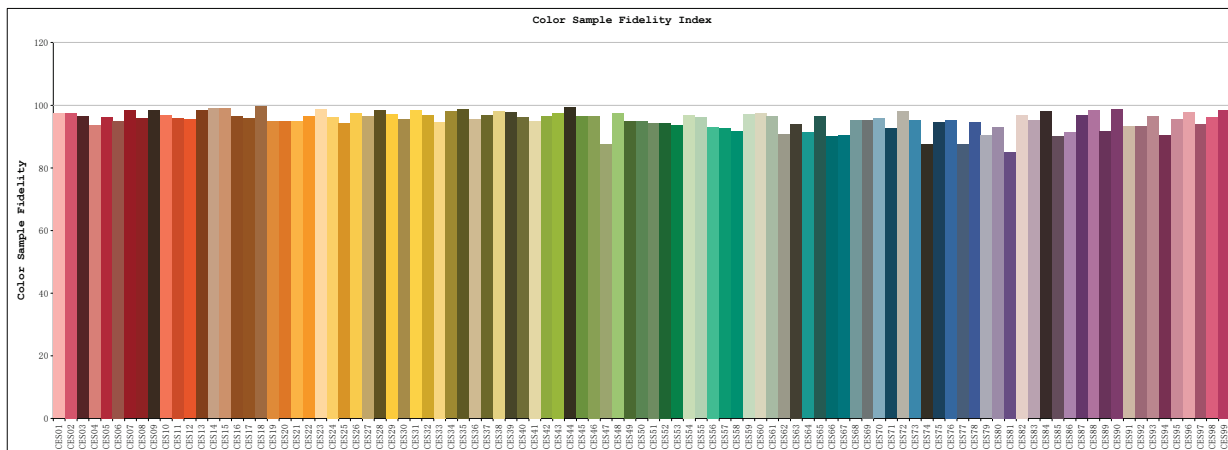

**TM30**

View Angle:2 Deg

Model:80005  
 Tester:YM  
 Temperature:25.3Deg  
 Manufacturer:NORDECOR

Number:34  
 Date:2026-01-21 15:06:04  
 Humidity:65.0%  
 Remarks: