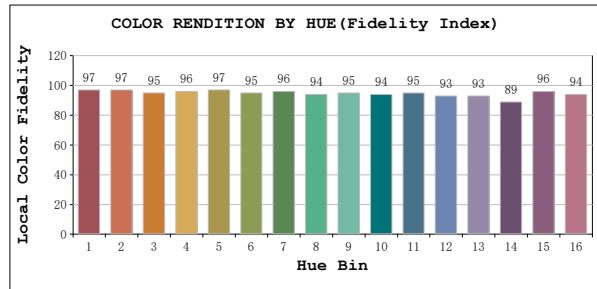

**TM30**

View Angle:2 Deg

Model:80005  
 Tester:YM  
 Temperature:25.3Deg  
 Manufacturer:NORDECOR

Number:34  
 Date:2026-01-21 15:06:04  
 Humidity:65.0%  
 Remarks: