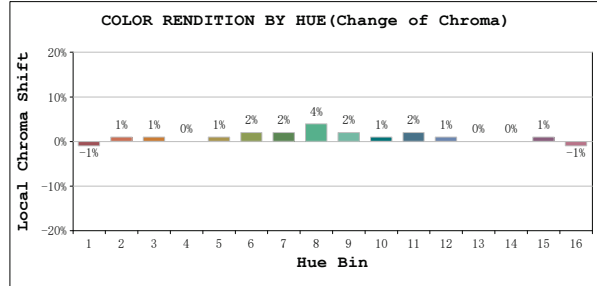

**TM30**

View Angle:2 Deg

Model:80005  
 Tester:YM  
 Temperature:25.3Deg  
 Manufacturer:NORDECOR

Number:34  
 Date:2026-01-21 15:06:04  
 Humidity:65.0%  
 Remarks: