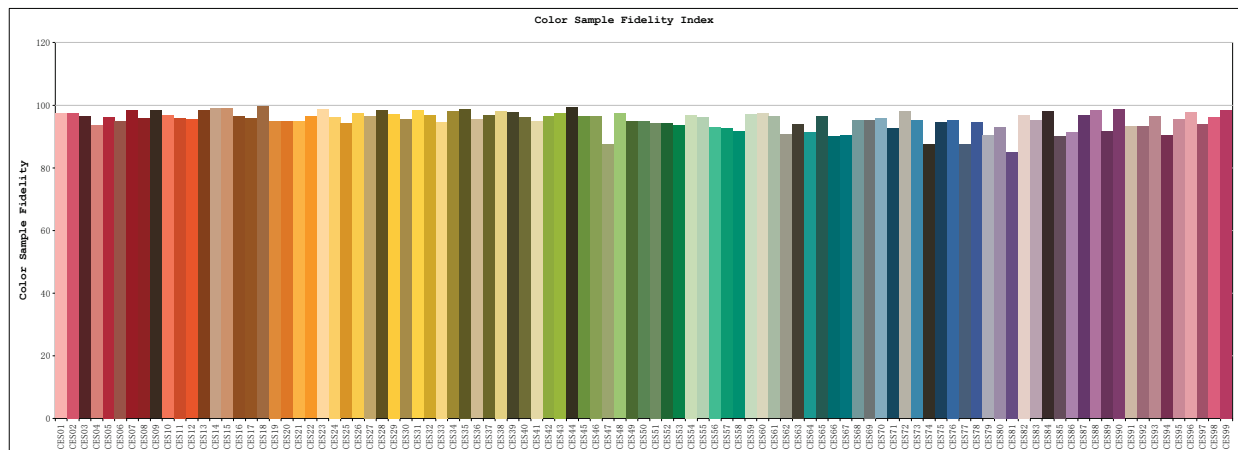

TM30

View Angle:2 Deg

Model:80004
 Tester:YM
 Temperature:25.3Deg
 Manufacturer:NORDECOR

Number:34
 Date:2026-01-21 15:06:04
 Humidity:65.0%
 Remarks: