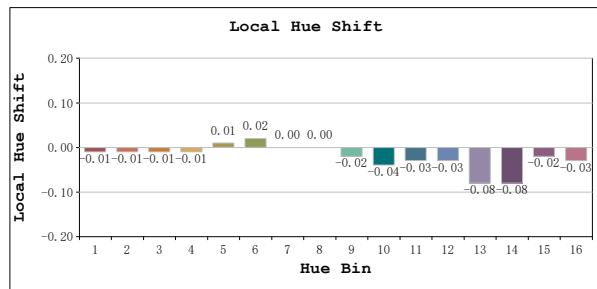

TM30

View Angle:2 Deg

Model:80004
 Tester:YM
 Temperature:25.3Deg
 Manufacturer:NORDECOR

Number:34
 Date:2026-01-21 15:06:04
 Humidity:65.0%
 Remarks: