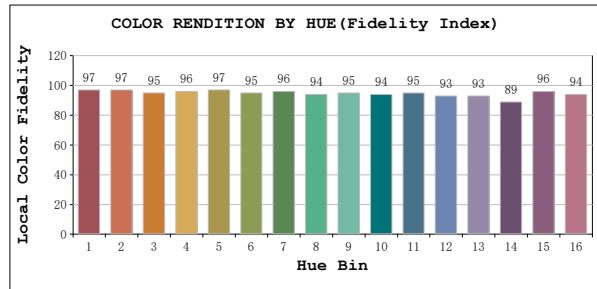

TM30

View Angle:2 Deg

Model:80004
 Tester:YM
 Temperature:25.3Deg
 Manufacturer:NORDECOR

Number:34
 Date:2026-01-21 15:06:04
 Humidity:65.0%
 Remarks: