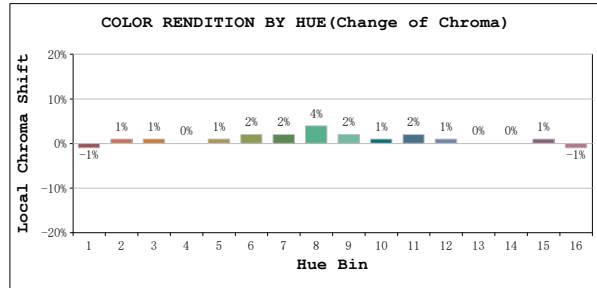

TM30

View Angle:2 Deg

Model:80004
 Tester:YM
 Temperature:25.3Deg
 Manufacturer:NORDECOR

Number:34
 Date:2026-01-21 15:06:04
 Humidity:65.0%
 Remarks: