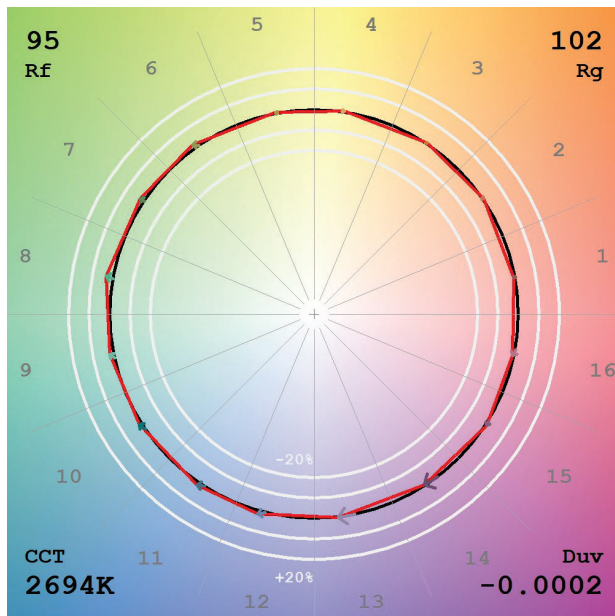

TM30

View Angle:2 Deg

Model:80004
 Tester:YM
 Temperature:25.3Deg
 Manufacturer:NORDECOR

Number:34
 Date:2026-01-21 15:06:04
 Humidity:65.0%
 Remarks: