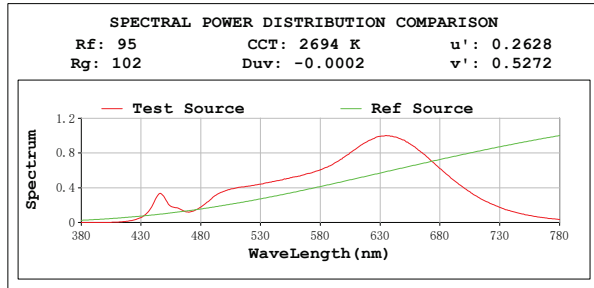

TM30

View Angle:2 Deg

Model:80004
 Tester:YM
 Temperature:25.3Deg
 Manufacturer:NORDECOR

Number:34
 Date:2026-01-21 15:06:04
 Humidity:65.0%
 Remarks: