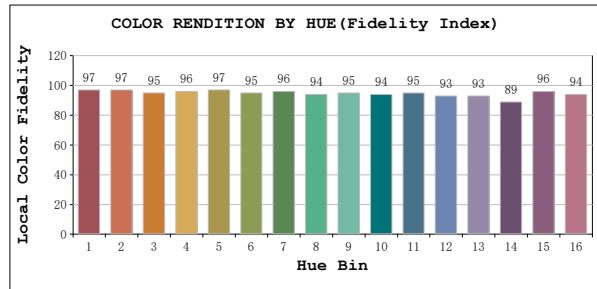

TM30

View Angle:2 Deg

Model:80003
 Tester:YM
 Temperature:25.3Deg
 Manufacturer:NORDECOR

Number:34
 Date:2026-01-21 15:06:04
 Humidity:65.0%
 Remarks: