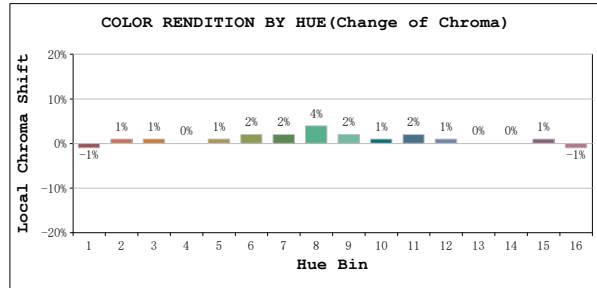

TM30

View Angle:2 Deg

Model:80003
 Tester:YM
 Temperature:25.3Deg
 Manufacturer:NORDECOR

Number:34
 Date:2026-01-21 15:06:04
 Humidity:65.0%
 Remarks: