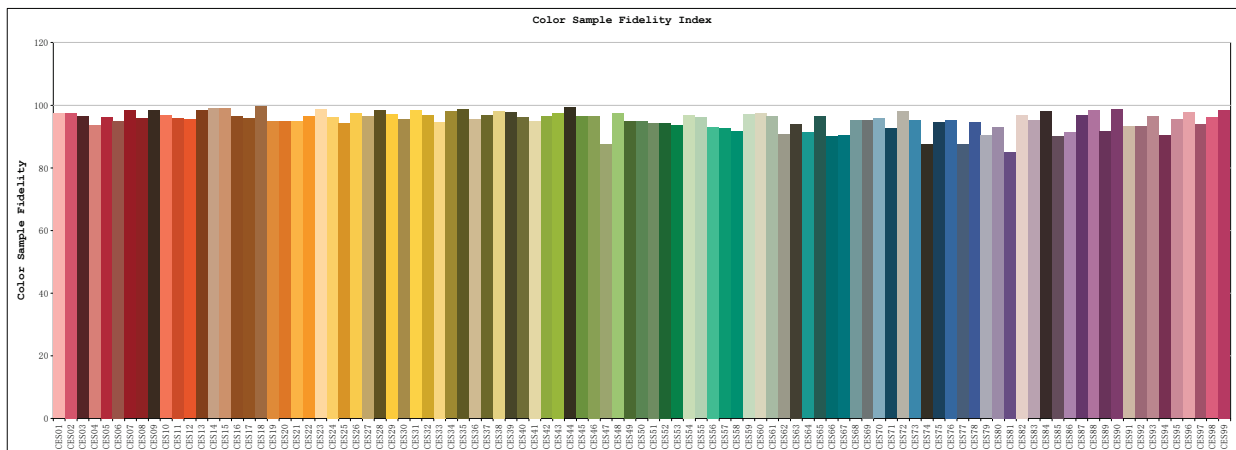

TM30

View Angle:2 Deg

Model:80003
 Tester:YM
 Temperature:25.3Deg
 Manufacturer:NORDECOR

Number:34
 Date:2026-01-21 15:06:04
 Humidity:65.0%
 Remarks: