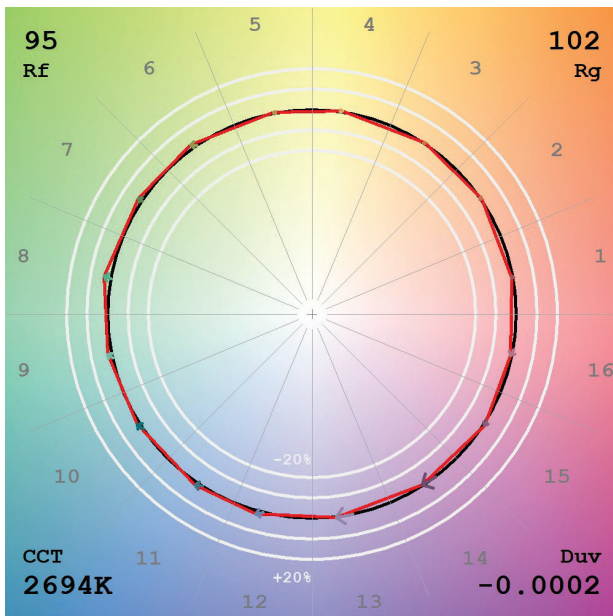

TM30

View Angle:2 Deg

Model:80003
 Tester:YM
 Temperature:25.3Deg
 Manufacturer:NORDECOR

Number:34
 Date:2026-01-21 15:06:04
 Humidity:65.0%
 Remarks: