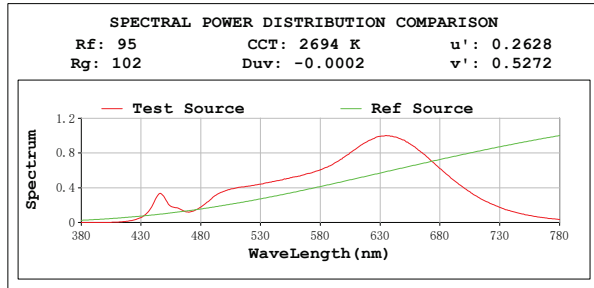

TM30

View Angle:2 Deg

Model:80003
 Tester:YM
 Temperature:25.3Deg
 Manufacturer:NORDECOR

Number:34
 Date:2026-01-21 15:06:04
 Humidity:65.0%
 Remarks: