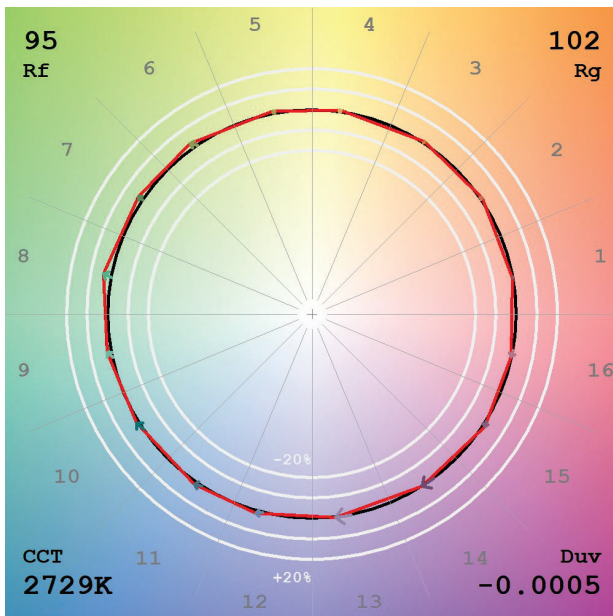

TM30

View Angle:2 Deg

Model:80002
 Tester:YM
 Temperature:25.3Deg
 Manufacturer:NORDECOR

Number:32
 Date:2026-01-21 14:47:09
 Humidity:65.0%
 Remarks: