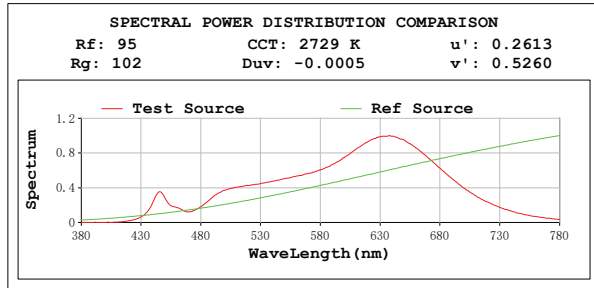

TM30

View Angle:2 Deg

Model:80002
 Tester:YM
 Temperature:25.3Deg
 Manufacturer:NORDECOR

Number:32
 Date:2026-01-21 14:47:09
 Humidity:65.0%
 Remarks: