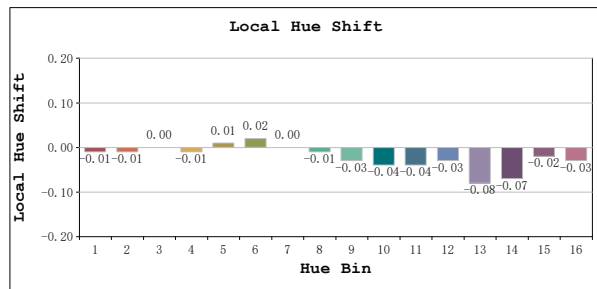

TM30

View Angle:2 Deg

Model:80002
 Tester:YM
 Temperature:25.3Deg
 Manufacturer:NORDECOR

Number:32
 Date:2026-01-21 14:47:09
 Humidity:65.0%
 Remarks: