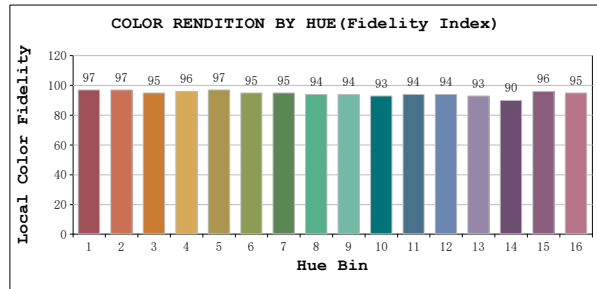

TM30

View Angle:2 Deg

Model:80002
 Tester:YM
 Temperature:25.3Deg
 Manufacturer:NORDECOR

Number:32
 Date:2026-01-21 14:47:09
 Humidity:65.0%
 Remarks: