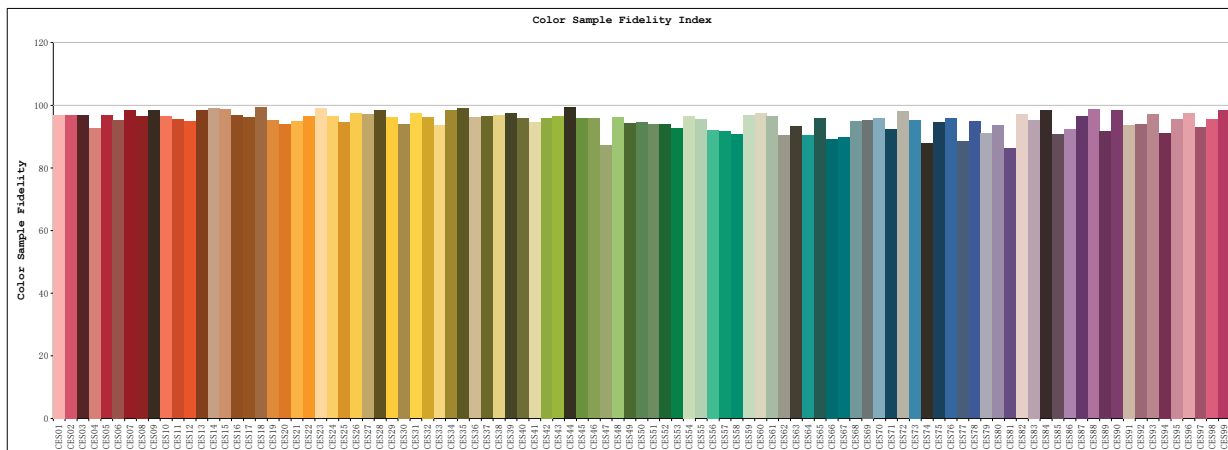

TM30

View Angle:2 Deg

Model:80002
 Tester:YM
 Temperature:25.3Deg
 Manufacturer:NORDECOR

Number:32
 Date:2026-01-21 14:47:09
 Humidity:65.0%
 Remarks: