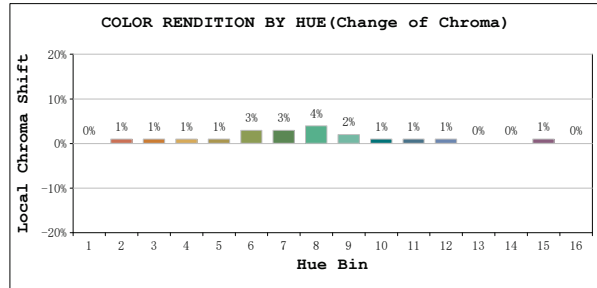

TM30

View Angle:2 Deg

Model:80002
 Tester:YM
 Temperature:25.3Deg
 Manufacturer:NORDECOR

Number:32
 Date:2026-01-21 14:47:09
 Humidity:65.0%
 Remarks: