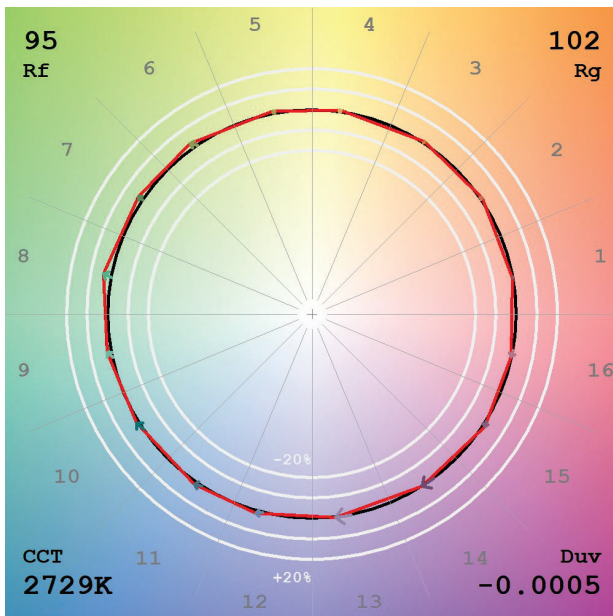

TM30

View Angle:2 Deg

Model:80001
 Tester:YM
 Temperature:25.3Deg
 Manufacturer:NORDECOR

Number:32
 Date:2026-01-21 14:47:09
 Humidity:65.0%
 Remarks: