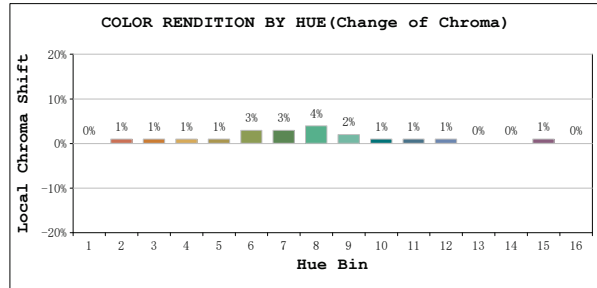

TM30

View Angle:2 Deg

Model:80001
 Tester:YM
 Temperature:25.3Deg
 Manufacturer:NORDECOR

Number:32
 Date:2026-01-21 14:47:09
 Humidity:65.0%
 Remarks: