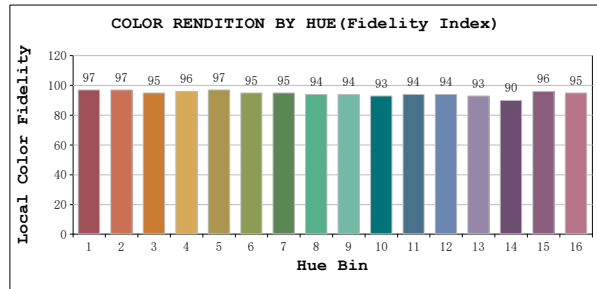

TM30

View Angle:2 Deg

Model:80001
 Tester:YM
 Temperature:25.3Deg
 Manufacturer:NORDECOR

Number:32
 Date:2026-01-21 14:47:09
 Humidity:65.0%
 Remarks: