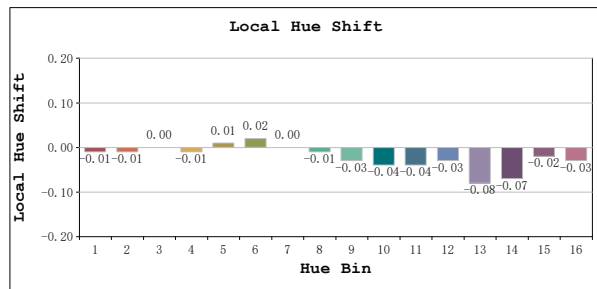

TM30

View Angle:2 Deg

Model:80001
 Tester:YM
 Temperature:25.3Deg
 Manufacturer:NORDECOR

Number:32
 Date:2026-01-21 14:47:09
 Humidity:65.0%
 Remarks: