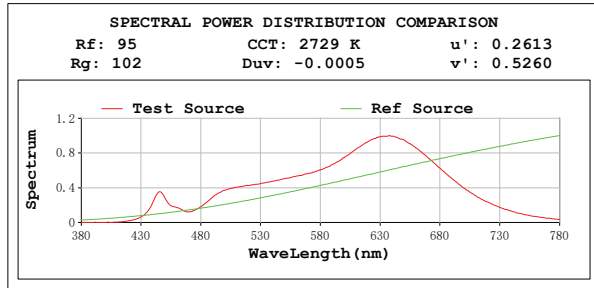

TM30

View Angle:2 Deg

Model:80001
 Tester:YM
 Temperature:25.3Deg
 Manufacturer:NORDECOR

Number:32
 Date:2026-01-21 14:47:09
 Humidity:65.0%
 Remarks: