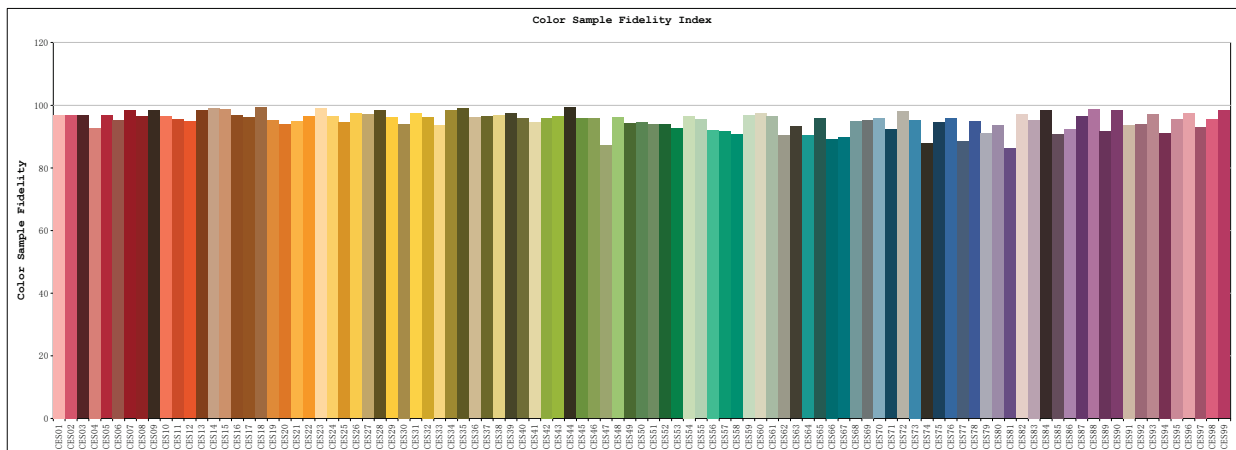

TM30

View Angle:2 Deg

Model:80001
 Tester:YM
 Temperature:25.3Deg
 Manufacturer:NORDECOR

Number:32
 Date:2026-01-21 14:47:09
 Humidity:65.0%
 Remarks: