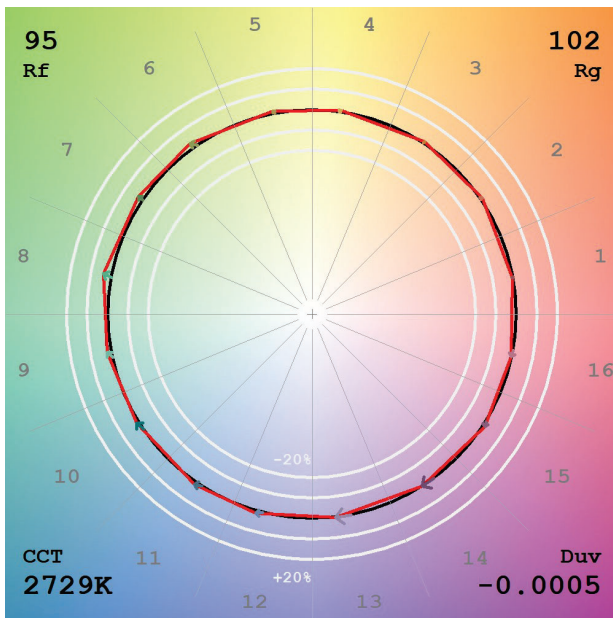

TM30

View Angle:2 Deg

Model:80000
 Tester:YM
 Temperature:25.3Deg
 Manufacturer:NORDECOR

Number:32
 Date:2026-01-21 14:47:09
 Humidity:65.0%
 Remarks: