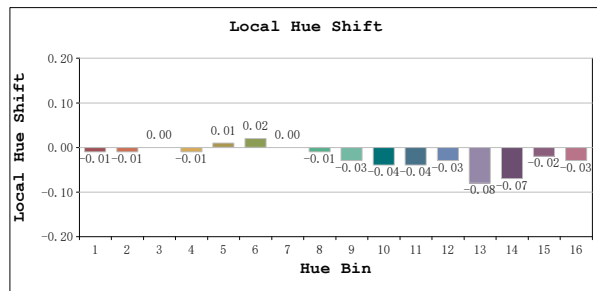

TM30

View Angle:2 Deg

Model:80000
 Tester:YM
 Temperature:25.3Deg
 Manufacturer:NORDECOR

Number:32
 Date:2026-01-21 14:47:09
 Humidity:65.0%
 Remarks: