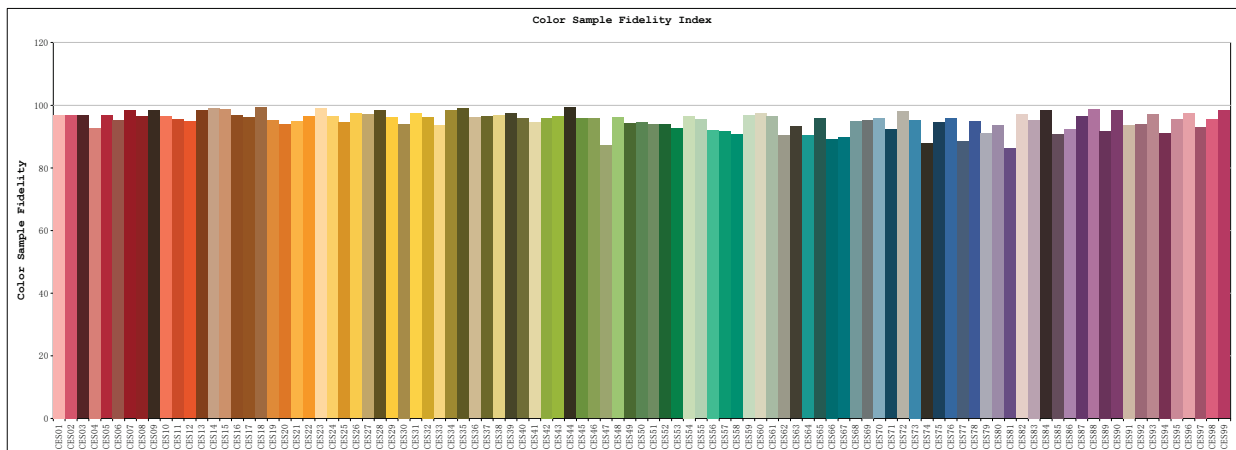

TM30

View Angle:2 Deg

Model:80000
 Tester:YM
 Temperature:25.3Deg
 Manufacturer:NORDECOR

Number:32
 Date:2026-01-21 14:47:09
 Humidity:65.0%
 Remarks: