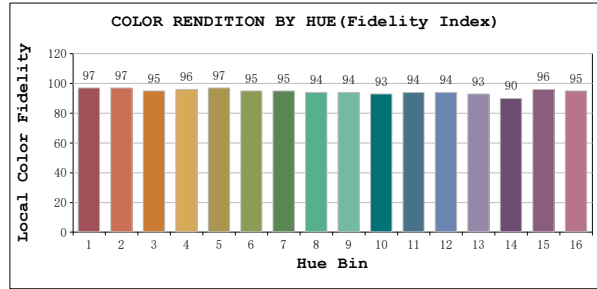

TM30

View Angle:2 Deg

Model:80000
 Tester:YM
 Temperature:25.3Deg
 Manufacturer:NORDECOR

Number:32
 Date:2026-01-21 14:47:09
 Humidity:65.0%
 Remarks: