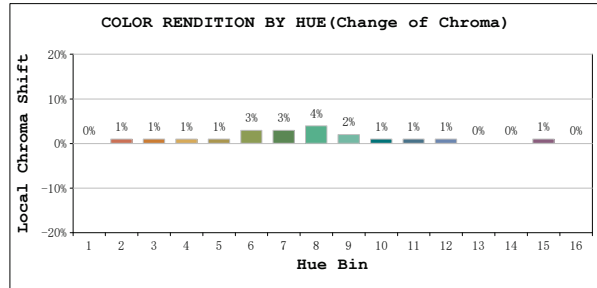

TM30

View Angle:2 Deg

Model:80000
 Tester:YM
 Temperature:25.3Deg
 Manufacturer:NORDECOR

Number:32
 Date:2026-01-21 14:47:09
 Humidity:65.0%
 Remarks: