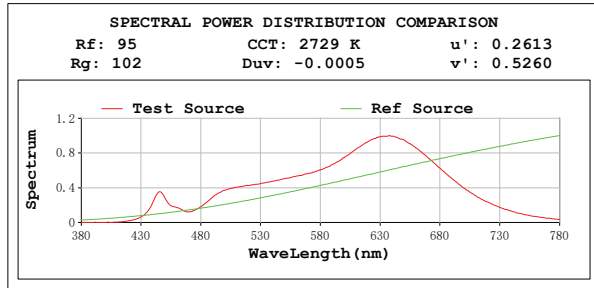

TM30

View Angle:2 Deg

Model:80000
 Tester:YM
 Temperature:25.3Deg
 Manufacturer:NORDECOR

Number:32
 Date:2026-01-21 14:47:09
 Humidity:65.0%
 Remarks: